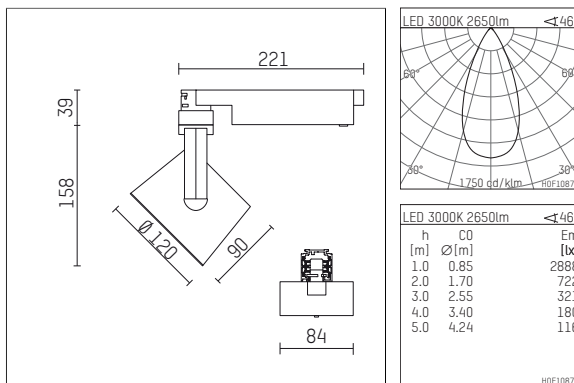

113 344 03 906 D | silver

lo.nely 3
spotlight
LED | 41 W 3000 K

- spotlight lo.nely 3
- with 3 circuit DALI adapter
- for Hoffmeister control.x tracks
- circuit selection is possible while adapter is inserted into the track
- passive thermo management
- with LED 3300 lm
- colour temperature: 3000 K
- colour rendering index: CRI >90
- L90 / B10 (50.000h)
- SDCM < 2
- net luminous flux: 2650 lm
- total load: 41 W
- luminous efficacy: 64,6 lm/W
- rotationsymmetrical light distribution, flood
- beam angle: 45°
- LED power unit integrated in adapter, electronic (DALI)
- temperature-controlled LED circuit board (NTC)
- amplitude dimming
- dimming range: 100-1 %
- housing of die cast aluminium
- adapter of fibreglass reinforced thermoplastic
- microprismatic filter with very high rate of light transmission
- length: 221 mm, width: 84 mm, height: 197 mm
- rotatable 360°, 90° tiltable (can be fixed)
- weight: 1,25 kg
- protection rating: IP20
- protection class I
- 5 years Hoffmeister warranty
- Made in Germany
- maximum ambient temperature: 35 ° C
- certificates: manufactured according to DIN VDE 0711 / EN 60598, CE
- colour: silver
- 113 344 03 906 D

- - -

113 344 03 906 D
accessory**Required accessories**

description accessory general	dimensions in mm	item number	pic.-No.
antiglare flaps for spotlights gin.o and lo.nely size 3		105757	01