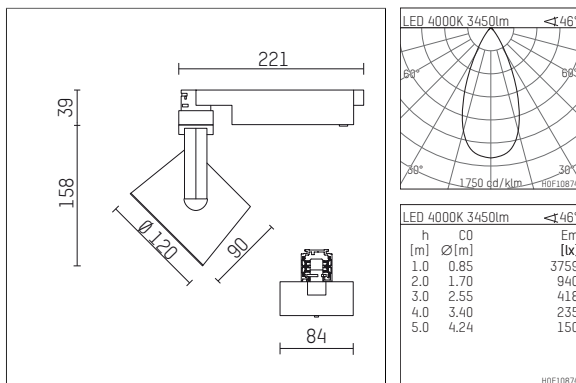

113 344 04 906 D | silver

lo.nely 3
spotlight
LED | 41 W 4000 K

- spotlight lo.nely 3
- with 3 circuit DALI adapter
- for Hoffmeister control.x tracks
- circuit selection is possible while adapter is inserted into the track
- passive thermo management
- with LED 4300 lm
- colour temperature: 4000 K
- colour rendering index: CRI >80
- L90 / B10 (50.000h)
- SDCM < 2
- net luminous flux: 3450 lm
- total load: 41 W
- luminous efficacy: 84,2 lm/W
- rotationsymmetrical light distribution, flood
- beam angle: 45 °
- LED power unit integrated in adapter, electronic (DALI)
- temperature-controlled LED circuit board (NTC)
- amplitude dimming
- dimming range: 100-1 %
- housing of die cast aluminium
- adapter of fibreglass reinforced thermoplastic
- microprismatic filter with very high rate of light transmission
- length: 221 mm, width: 84 mm, height: 197 mm
- rotatable 360°, 90° tiltable (can be fixed)
- weight: 1,25 kg
- protection rating: IP20
- protection class I
- 5 years Hoffmeister warranty
- Made in Germany
- maximum ambient temperature: 35 ° C
- certificates: manufactured according to DIN VDE 0711 / EN 60598, CE
- colour: silver
- 113 344 04 906 D

- - -

113 344 04 906 D
accessory

Required accessories

description accessory general	dimensions in mm	item number	pic.-No.
antiglare flaps for spotlights gin.o and lo.nely size 3		105757	01