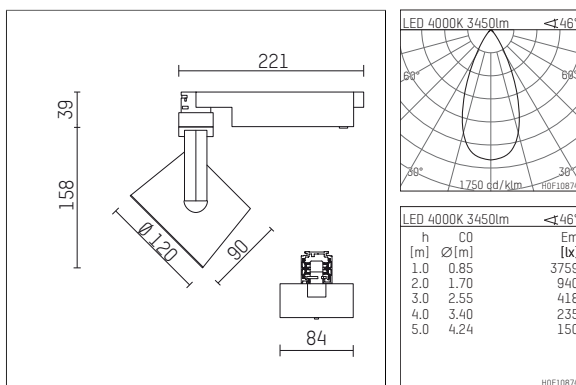

113 344 04 910 D | white

lo.nely 3
spotlight
LED | 41 W 4000 K

- spotlight lo.nely 3
- with 3 circuit DALI adapter
- for Hoffmeister control.x tracks
- circuit selection is possible while adapter is inserted into the track
- passive thermo management
- with LED 4300 lm
- colour temperature: 4000 K
- colour rendering index: CRI >80
- L90 / B10 (50.000h)
- SDCM < 2
- net luminous flux: 3450 lm
- total load: 41 W
- luminous efficacy: 84,2 lm/W
- rotationsymmetrical light distribution, flood
- beam angle: 45 °
- LED power unit integrated in adapter, electronic (DALI)
- temperature-controlled LED circuit board (NTC)
- amplitude dimming
- dimming range: 100-1 %
- housing of die cast aluminium
- adapter of fibreglass reinforced thermoplastic
- microprismatic filter with very high rate of light transmission
- length: 221 mm, width: 84 mm, height: 197 mm
- rotatable 360°, 90° tilttable (can be fixed)
- weight: 1,25 kg
- protection rating: IP20
- protection class I
- 5 years Hoffmeister warranty
- Made in Germany
- maximum ambient temperature: 35 ° C
- certificates: manufactured according to DIN VDE 0711 / EN 60598, CE
- colour: white (RAL9016)
- 113 344 04 910 D

- - -

113 344 04 910 D
accessory

Required accessories

description accessory general	dimensions in mm	item number	pic.-No.
antiglare flaps for spotlights gin.o and lo.nely size 3		105757	01