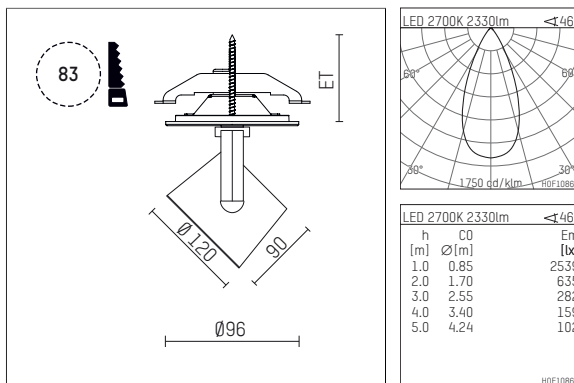

11334412 721-PA | black

lo.nely 3
spotlight
LED | 41 W 2700 K

- spotlight lo.nely 3
- with recessed mounting plate
- for recessed installation into wall or ceiling
- passive thermo management
- with LED 2900 lm
- colour temperature: 2700 K
- colour rendering index: CRI >90
- L90 / B10 (50.000h)
- SDCM < 2
- net luminous flux: 2330 lm
- total load: 41 W
- luminous efficacy: 56,8 lm/W
- rotationsymmetrical light distribution, flood
- beam angle: 45 °
- with external LED power unit, electronic
- temperature-controlled LED circuit board (NTC)
- power supply: supply cord with plug connection 2x5x2,5 mm², length: 360 mm
- suitable for through wiring
- housing of die cast aluminium
- microprismatic filter with very high rate of light transmission
- ceiling plate of die cast aluminium
- diameter: 96 mm, recessing diameter: 83 mm
- recessing depth: 103 mm, ceiling thickness: 1-45 mm
- rotatable 360°, 90° tiltable (can be fixed)
- weight: 1,4 kg
- protection rating: IP20
- protection class I
- 5 years Hoffmeister warranty
- Made in Germany
- maximum ambient temperature: 35 ° C
- certificates: manufactured according to DIN VDE 0711 / EN 60598, CE
- colour: black
- 11334412 721-PA

- - -

11334412 721-PA
accessory

Required accessories

description accessory general	dimensions in mm	item number	pic.-No.
antiglare flaps for spotlights gin.o and lo.nely size 3		105757	01