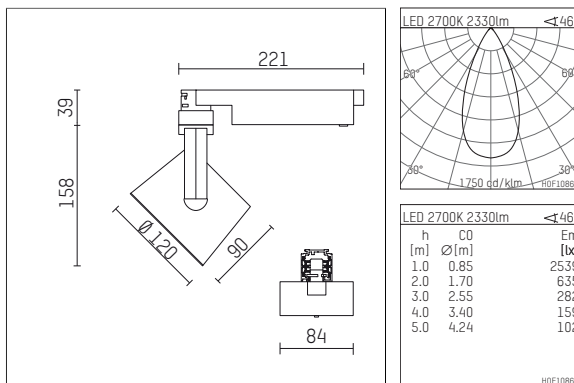

113 344 12 721 | black

lo.nely 3
spotlight
LED | 41 W 2700 K

- spotlight lo.nely 3
- with 3 circuit universal adapter
- for Hoffmeister control.x tracks
- circuit selection is possible while adapter is inserted into the track
- passive thermo management
- with LED 2900 lm
- colour temperature: 2700 K
- colour rendering index: CRI >90
- L90 / B10 (50.000h)
- SDCM < 2
- net luminous flux: 2330 lm
- total load: 41 W
- luminous efficacy: 56,8 lm/W
- rotationsymmetrical light distribution, flood
- beam angle: 45 °
- LED power unit integrated in adapter, electronic (POTI)
- temperature-controlled LED circuit board (NTC)
- amplitude dimming
- adapter with integrated potentiometer
- dimming range: 100-1 %
- housing of die cast aluminium
- adapter of fibreglass reinforced thermoplastic
- microprismatic filter with very high rate of light transmission
- length: 221 mm, width: 84 mm, height: 197 mm
- rotatable 360°, 90° tiltable (can be fixed)
- weight: 1,25 kg
- protection rating: IP20
- protection class I
- 5 years Hoffmeister warranty
- Made in Germany
- maximum ambient temperature: 35 ° C
- certificates: manufactured according to DIN VDE 0711 / EN 60598, CE
- colour: black
- 113 344 12 721

113 344 12 721
accessory

Required accessories

description accessory general	dimensions in mm	item number	pic.-No.
antiglare flaps for spotlights gin.o and lo.nely size 3		105757	01