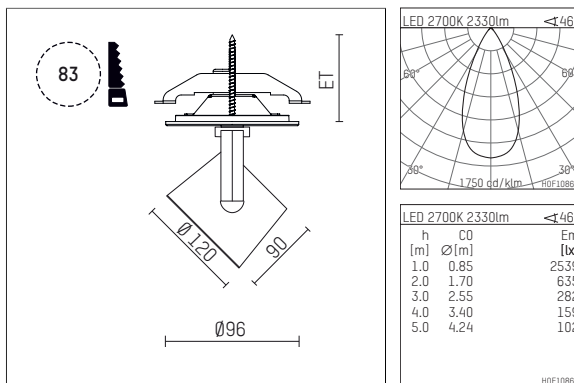

11334412 906-PA | silver

lo.nely 3
spotlight
LED | 41 W 2700 K

- spotlight lo.nely 3
- with recessed mounting plate
- for recessed installation into wall or ceiling
- passive thermo management
- with LED 2900 lm
- colour temperature: 2700 K
- colour rendering index: CRI >90
- L90 / B10 (50.000h)
- SDCM < 2
- net luminous flux: 2330 lm
- total load: 41 W
- luminous efficacy: 56,8 lm/W
- rotationsymmetrical light distribution, flood
- beam angle: 45 °
- with external LED power unit, electronic
- temperature-controlled LED circuit board (NTC)
- power supply: supply cord with plug connection 2x5x2,5 mm², length: 360 mm
- suitable for through wiring
- housing of die cast aluminium
- microprismatic filter with very high rate of light transmission
- ceiling plate of die cast aluminium
- diameter: 96 mm, recessing diameter: 83 mm
- recessing depth: 103 mm, ceiling thickness: 1-45 mm
- rotatable 360°, 90° tiltable (can be fixed)
- weight: 1,4 kg
- protection rating: IP20
- protection class I
- 5 years Hoffmeister warranty
- Made in Germany
- maximum ambient temperature: 35 ° C
- certificates: manufactured according to DIN VDE 0711 / EN 60598, CE
- colour: silver
- 11334412 906-PA

- - -

11334412 906-PA
accessory

Required accessories

description accessory general	dimensions in mm	item number	pic.-No.
antiglare flaps for spotlights gin.o and lo.nely size 3		105757	01