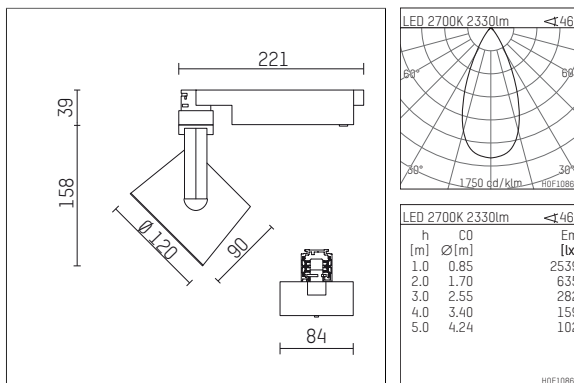

113 344 12 906 | silver

lo.nely 3
spotlight
LED | 41 W 2700 K

- spotlight lo.nely 3
- with 3 circuit universal adapter
- for Hoffmeister control.x tracks
- circuit selection is possible while adapter is inserted into the track
- passive thermo management
- with LED 2900 lm
- colour temperature: 2700 K
- colour rendering index: CRI >90
- L90 / B10 (50.000h)
- SDCM < 2
- net luminous flux: 2330 lm
- total load: 41 W
- luminous efficacy: 56,8 lm/W
- rotationsymmetrical light distribution, flood
- beam angle: 45 °
- LED power unit integrated in adapter, electronic (POTI)
- temperature-controlled LED circuit board (NTC)
- amplitude dimming
- adapter with integrated potentiometer
- dimming range: 100-1 %
- housing of die cast aluminium
- adapter of fibreglass reinforced thermoplastic
- microprismatic filter with very high rate of light transmission
- length: 221 mm, width: 84 mm, height: 197 mm
- rotatable 360°, 90° tiltable (can be fixed)
- weight: 1,25 kg
- protection rating: IP20
- protection class I
- 5 years Hoffmeister warranty
- Made in Germany
- maximum ambient temperature: 35 ° C
- certificates: manufactured according to DIN VDE 0711 / EN 60598, CE
- colour: silver
- 113 344 12 906

113 344 12 906
accessory

Required accessories

description accessory general	dimensions in mm	item number	pic.-No.
antiglare flaps for spotlights gin.o and lo.nely size 3		105757	01