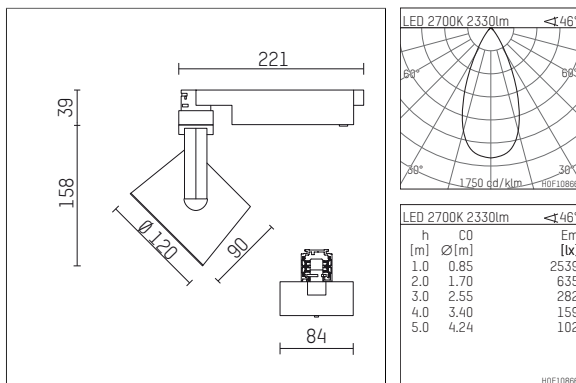

113 344 12 910 | white

lo.nely 3
spotlight
LED | 41 W 2700 K

- spotlight lo.nely 3
- with 3 circuit universal adapter
- for Hoffmeister control.x tracks
- circuit selection is possible while adapter is inserted into the track
- passive thermo management
- with LED 2900 lm
- colour temperature: 2700 K
- colour rendering index: CRI >90
- L90 / B10 (50.000h)
- SDCM < 2
- net luminous flux: 2330 lm
- total load: 41 W
- luminous efficacy: 56,8 lm/W
- rotationsymmetrical light distribution, flood
- beam angle: 45 °
- LED power unit integrated in adapter, electronic (POTI)
- temperature-controlled LED circuit board (NTC)
- amplitude dimming
- adapter with integrated potentiometer
- dimming range: 100-1 %
- housing of die cast aluminium
- adapter of fibreglass reinforced thermoplastic
- microprismatic filter with very high rate of light transmission
- length: 221 mm, width: 84 mm, height: 197 mm
- rotatable 360°, 90° tiltable (can be fixed)
- weight: 1,25 kg
- protection rating: IP20
- protection class I
- 5 years Hoffmeister warranty
- Made in Germany
- maximum ambient temperature: 35 ° C
- certificates: manufactured according to DIN VDE 0711 / EN 60598, CE
- colour: white (RAL9016)
- 113 344 12 910

113 344 12 910
accessory

Required accessories

description accessory general	dimensions in mm	item number	pic.-No.
antiglare flaps for spotlights gin.o and lo.nely size 3		105757	01