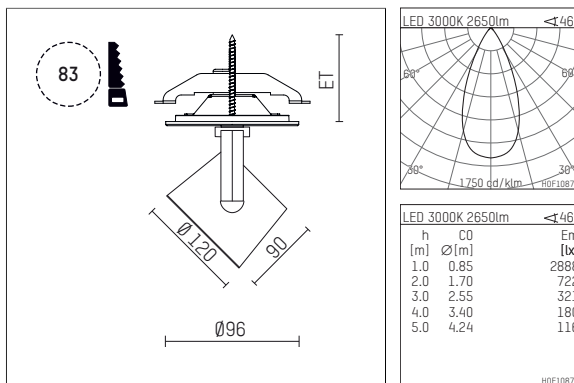

11334413 721-PA | black

lo.nely 3
spotlight
LED | 41 W 3000 K

- spotlight lo.nely 3
- with recessed mounting plate
- for recessed installation into wall or ceiling
- passive thermo management
- with LED 3300 lm
- colour temperature: 3000 K
- colour rendering index: CRI >90
- L90 / B10 (50.000h)
- SDCM < 2
- net luminous flux: 2650 lm
- total load: 41 W
- luminous efficacy: 64,6 lm/W
- rotationsymmetrical light distribution, flood
- beam angle: 45 °
- with external LED power unit, electronic
- temperature-controlled LED circuit board (NTC)
- power supply: supply cord with plug connection 2x5x2,5 mm², length: 360 mm
- suitable for through wiring
- housing of die cast aluminium
- microprismatic filter with very high rate of light transmission
- ceiling plate of die cast aluminium
- diameter: 96 mm, recessing diameter: 83 mm
- recessing depth: 103 mm, ceiling thickness: 1-45 mm
- rotatable 360°, 90° tiltable (can be fixed)
- weight: 1,4 kg
- protection rating: IP20
- protection class I
- 5 years Hoffmeister warranty
- Made in Germany
- maximum ambient temperature: 35 ° C
- certificates: manufactured according to DIN VDE 0711 / EN 60598, CE
- colour: black
- 11334413 721-PA

- - -

11334413 721-PA
accessory**Required accessories**

description accessory general	dimensions in mm	item number	pic.-No.
antiglare flaps for spotlights gin.o and lo.nely size 3		105757	01