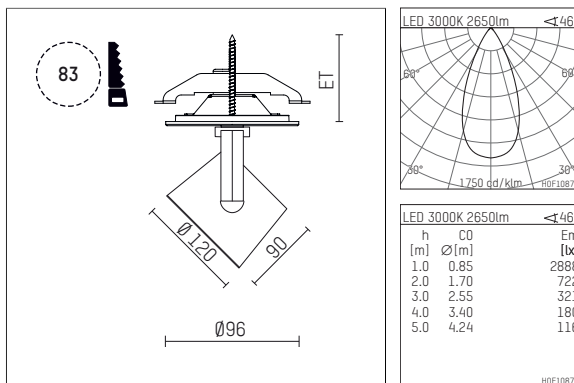

## 11334413 906-PA | silver

lo.nely 3  
spotlight  
LED | 41 W 3000 K

- spotlight lo.nely 3
- with recessed mounting plate
- for recessed installation into wall or ceiling
- passive thermo management
- with LED 3300 lm
- colour temperature: 3000 K
- colour rendering index: CRI >90
- L90 / B10 (50.000h)
- SDCM < 2
- net luminous flux: 2650 lm
- total load: 41 W
- luminous efficacy: 64,6 lm/W
- rotationsymmetrical light distribution, flood
- beam angle: 45 °
- with external LED power unit, electronic
- temperature-controlled LED circuit board (NTC)
- power supply: supply cord with plug connection 2x5x2,5 mm<sup>2</sup>, length: 360 mm
- suitable for through wiring
- housing of die cast aluminium
- microprismatic filter with very high rate of light transmission
- ceiling plate of die cast aluminium
- diameter: 96 mm, recessing diameter: 83 mm
- recessing depth: 103 mm, ceiling thickness: 1-45 mm
- rotatable 360°, 90° tiltable (can be fixed)
- weight: 1,4 kg
- protection rating: IP20
- protection class I
- 5 years Hoffmeister warranty
- Made in Germany
- maximum ambient temperature: 35 ° C
- certificates: manufactured according to DIN VDE 0711 / EN 60598, CE
- colour: silver
- 11334413 906-PA

- - -

11334413 906-PA  
**accessory**

**Required accessories**

description accessory general	dimensions in mm	item number	pic.-No.
antiglare flaps for spotlights gin.o and lo.nely size 3		105757	01