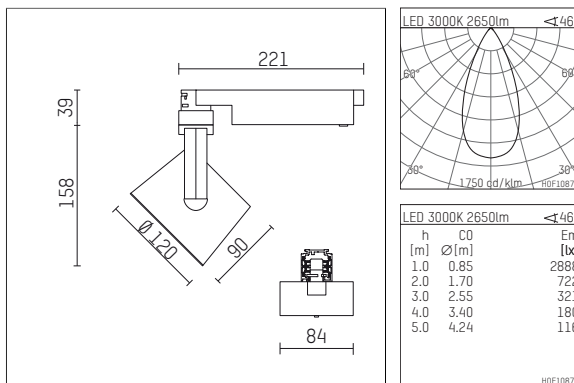

113 344 13 906 | silver

lo.nely 3
spotlight
LED | 41 W 3000 K

- spotlight lo.nely 3
- with 3 circuit universal adapter
- for Hoffmeister control.x tracks
- circuit selection is possible while adapter is inserted into the track
- passive thermo management
- with LED 3300 lm
- colour temperature: 3000 K
- colour rendering index: CRI >90
- L90 / B10 (50.000h)
- SDCM < 2
- net luminous flux: 2650 lm
- total load: 41 W
- luminous efficacy: 64,6 lm/W
- rotationsymmetrical light distribution, flood
- beam angle: 45 °
- LED power unit integrated in adapter, electronic (POTI)
- temperature-controlled LED circuit board (NTC)
- amplitude dimming
- adapter with integrated potentiometer
- dimming range: 100-1 %
- housing of die cast aluminium
- adapter of fibreglass reinforced thermoplastic
- microprismatic filter with very high rate of light transmission
- length: 221 mm, width: 84 mm, height: 197 mm
- rotatable 360°, 90° tiltable (can be fixed)
- weight: 1,25 kg
- protection rating: IP20
- protection class I
- 5 years Hoffmeister warranty
- Made in Germany
- maximum ambient temperature: 35 ° C
- certificates: manufactured according to DIN VDE 0711 / EN 60598, CE
- colour: silver
- 113 344 13 906

113 344 13 906
accessory

Required accessories

description accessory general	dimensions in mm	item number	pic.-No.
antiglare flaps for spotlights gin.o and lo.nely size 3		105757	01