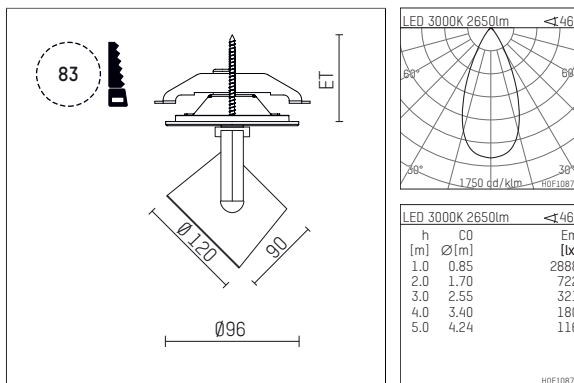

## 11334413 910-PA | white

lo.nely 3  
spotlight  
LED | 41 W 3000 K

- spotlight lo.nely 3
- with recessed mounting plate
- for recessed installation into wall or ceiling
- passive thermo management
- with LED 3300 lm
- colour temperature: 3000 K
- colour rendering index: CRI >90
- L90 / B10 (50.000h)
- SDCM < 2
- net luminous flux: 2650 lm
- total load: 41 W
- luminous efficacy: 64,6 lm/W
- rotationsymmetrical light distribution, flood
- beam angle: 45 °
- with external LED power unit, electronic
- temperature-controlled LED circuit board (NTC)
- power supply: supply cord with plug connection 2x5x2,5 mm<sup>2</sup>, length: 360 mm
- suitable for through wiring
- housing of die cast aluminium
- microprismatic filter with very high rate of light transmission
- ceiling plate of die cast aluminium
- diameter: 96 mm, recessing diameter: 83 mm
- recessing depth: 103 mm, ceiling thickness: 1-45 mm
- rotatable 360°, 90° tiltable (can be fixed)
- weight: 1,4 kg
- protection rating: IP20
- protection class I
- 5 years Hoffmeister warranty
- Made in Germany
- maximum ambient temperature: 35 ° C
- certificates: manufactured according to DIN VDE 0711 / EN 60598, CE
- colour: white (RAL9016)
- 11334413 910-PA

- - -

11334413 910-PA  
**accessory**

## Required accessories

description accessory general	dimensions in mm	item number	pic.-No.
antiglare flaps for spotlights gin.o and lo.nely size 3		105757	01