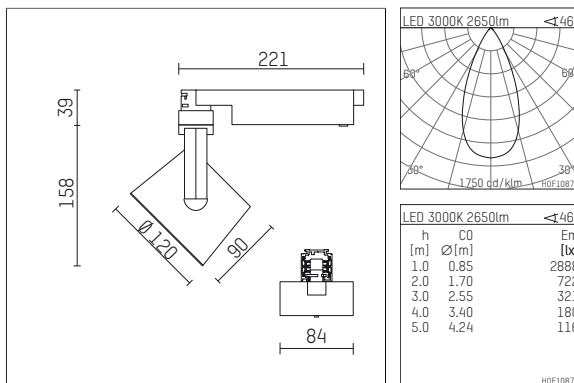

**113 344 13 910 | white**

lo.nely 3  
spotlight  
LED | 41 W 3000 K

- spotlight lo.nely 3
- with 3 circuit universal adapter
- for Hoffmeister control.x tracks
- circuit selection is possible while adapter is inserted into the track
- passive thermo management
- with LED 3300 lm
- colour temperature: 3000 K
- colour rendering index: CRI >90
- L90 / B10 (50.000h)
- SDCM < 2
- net luminous flux: 2650 lm
- total load: 41 W
- luminous efficacy: 64,6 lm/W
- rotationsymmetrical light distribution, flood
- beam angle: 45 °
- LED power unit integrated in adapter, electronic (POTI)
- temperature-controlled LED circuit board (NTC)
- amplitude dimming
- adapter with integrated potentiometer
- dimming range: 100-1 %
- housing of die cast aluminium
- adapter of fibreglass reinforced thermoplastic
- microprismatic filter with very high rate of light transmission
- length: 221 mm, width: 84 mm, height: 197 mm
- rotatable 360°, 90° tiltable (can be fixed)
- weight: 1,25 kg
- protection rating: IP20
- protection class I
- 5 years Hoffmeister warranty
- Made in Germany
- maximum ambient temperature: 35 ° C
- certificates: manufactured according to DIN VDE 0711 / EN 60598, CE
- colour: white (RAL9016)
- 113 344 13 910

## Required accessories

description accessory general	dimensions in mm	item number	pic.-No.
antiglare flaps for spotlights gin.o and lo.nely size 3		105757	01