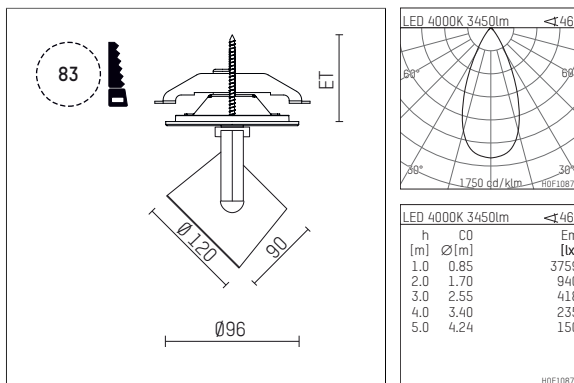

11334414 721-PA | black

lo.nely 3
spotlight
LED | 41 W 4000 K

- spotlight lo.nely 3
- with recessed mounting plate
- for recessed installation into wall or ceiling
- passive thermo management
- with LED 4300 lm
- colour temperature: 4000 K
- colour rendering index: CRI >80
- L90 / B10 (50.000h)
- SDCM < 2
- net luminous flux: 3450 lm
- total load: 41 W
- luminous efficacy: 84,2 lm/W
- rotationsymmetrical light distribution, flood
- beam angle: 45 °
- with external LED power unit, electronic
- temperature-controlled LED circuit board (NTC)
- power supply: supply cord with plug connection 2x5x2,5 mm², length: 360 mm
- suitable for through wiring
- housing of die cast aluminium
- microprismatic filter with very high rate of light transmission
- ceiling plate of die cast aluminium
- diameter: 96 mm, recessing diameter: 83 mm
- recessing depth: 103 mm, ceiling thickness: 1-45 mm
- rotatable 360°, 90° tiltable (can be fixed)
- weight: 1,4 kg
- protection rating: IP20
- protection class I
- 5 years Hoffmeister warranty
- Made in Germany
- maximum ambient temperature: 35 ° C
- certificates: manufactured according to DIN VDE 0711 / EN 60598, CE
- colour: black
- 11334414 721-PA

- - -

11334414 721-PA
accessory

Required accessories

description accessory general	dimensions in mm	item number	pic.-No.
antiglare flaps for spotlights gin.o and lo.nely size 3		105757	01