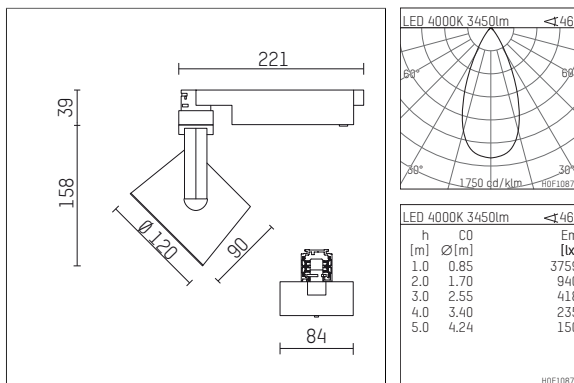

113 344 14 721 | black

lo.nely 3  
spotlight  
LED | 41 W 4000 K

- spotlight lo.nely 3
- with 3 circuit universal adapter
- for Hoffmeister control.x tracks
- circuit selection is possible while adapter is inserted into the track
- passive thermo management
- with LED 4300 lm
- colour temperature: 4000 K
- colour rendering index: CRI >80
- L90 / B10 (50.000h)
- SDCM < 2
- net luminous flux: 3450 lm
- total load: 41 W
- luminous efficacy: 84,2 lm/W
- rotationsymmetrical light distribution, flood
- beam angle: 45 °
- LED power unit integrated in adapter, electronic (POTI)
- temperature-controlled LED circuit board (NTC)
- amplitude dimming
- adapter with integrated potentiometer
- dimming range: 100-1 %
- housing of die cast aluminium
- adapter of fibreglass reinforced thermoplastic
- microprismatic filter with very high rate of light transmission
- length: 221 mm, width: 84 mm, height: 197 mm
- rotatable 360°, 90° tiltable (can be fixed)
- weight: 1,25 kg
- protection rating: IP20
- protection class I
- 5 years Hoffmeister warranty
- Made in Germany
- maximum ambient temperature: 35 ° C
- certificates: manufactured according to DIN VDE 0711 / EN 60598, CE
- colour: black
- 113 344 14 721

## Required accessories

description accessory general	dimensions in mm	item number	pic.-No.
antiglare flaps for spotlights gin.o and lo.nely size 3		105757	01