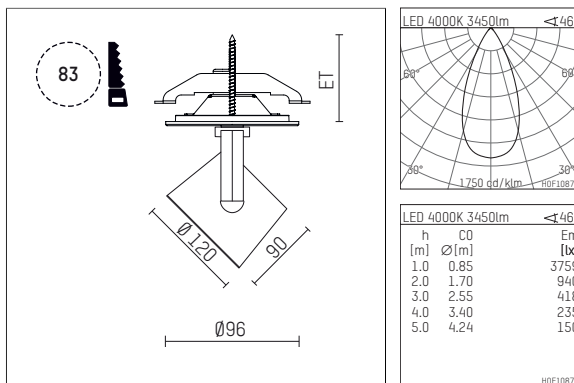

## 11334414 906-PA | silver

lo.nely 3  
spotlight  
LED | 41 W 4000 K

- spotlight lo.nely 3
- with recessed mounting plate
- for recessed installation into wall or ceiling
- passive thermo management
- with LED 4300 lm
- colour temperature: 4000 K
- colour rendering index: CRI >80
- L90 / B10 (50.000h)
- SDCM < 2
- net luminous flux: 3450 lm
- total load: 41 W
- luminous efficacy: 84,2 lm/W
- rotationsymmetrical light distribution, flood
- beam angle: 45 °
- with external LED power unit, electronic
- temperature-controlled LED circuit board (NTC)
- power supply: supply cord with plug connection 2x5x2,5 mm<sup>2</sup>, length: 360 mm
- suitable for through wiring
- housing of die cast aluminium
- microprismatic filter with very high rate of light transmission
- ceiling plate of die cast aluminium
- diameter: 96 mm, recessing diameter: 83 mm
- recessing depth: 103 mm, ceiling thickness: 1-45 mm
- rotatable 360°, 90° tiltable (can be fixed)
- weight: 1,4 kg
- protection rating: IP20
- protection class I
- 5 years Hoffmeister warranty
- Made in Germany
- maximum ambient temperature: 35 ° C
- certificates: manufactured according to DIN VDE 0711 / EN 60598, CE
- colour: silver
- 11334414 906-PA

- - -

11334414 906-PA  
**accessory****Required accessories**

description accessory general	dimensions in mm	item number	pic.-No.
antiglare flaps for spotlights gin.o and lo.nely size 3		105757	01