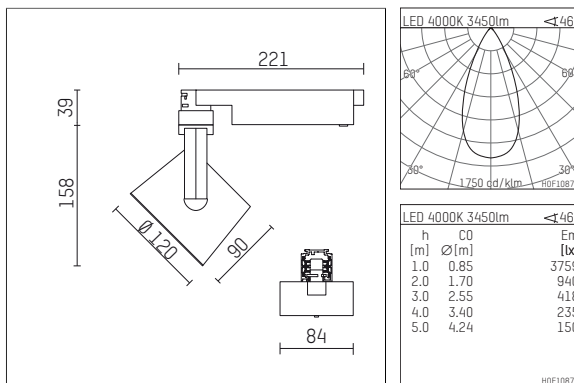

113 344 14 906 | silver

lo.nely 3
spotlight
LED | 41 W 4000 K

- spotlight lo.nely 3
- with 3 circuit universal adapter
- for Hoffmeister control.x tracks
- circuit selection is possible while adapter is inserted into the track
- passive thermo management
- with LED 4300 lm
- colour temperature: 4000 K
- colour rendering index: CRI >80
- L90 / B10 (50.000h)
- SDCM < 2
- net luminous flux: 3450 lm
- total load: 41 W
- luminous efficacy: 84,2 lm/W
- rotationsymmetrical light distribution, flood
- beam angle: 45 °
- LED power unit integrated in adapter, electronic (POTI)
- temperature-controlled LED circuit board (NTC)
- amplitude dimming
- adapter with integrated potentiometer
- dimming range: 100-1 %
- housing of die cast aluminium
- adapter of fibreglass reinforced thermoplastic
- microprismatic filter with very high rate of light transmission
- length: 221 mm, width: 84 mm, height: 197 mm
- rotatable 360°, 90° tiltable (can be fixed)
- weight: 1,25 kg
- protection rating: IP20
- protection class I
- 5 years Hoffmeister warranty
- Made in Germany
- maximum ambient temperature: 35 ° C
- certificates: manufactured according to DIN VDE 0711 / EN 60598, CE
- colour: silver
- 113 344 14 906

113 344 14 906
accessory

Required accessories

description accessory general	dimensions in mm	item number	pic.-No.
antiglare flaps for spotlights gin.o and lo.nely size 3		105757	01