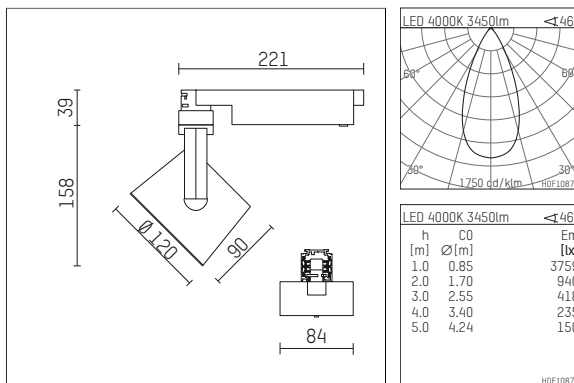

113 344 14 910 | white

lo.nely 3
spotlight

LED | 41 W 4000 K

- spotlight lo.nely 3
- with 3 circuit universal adapter
- for Hoffmeister control.x tracks
- circuit selection is possible while adapter is inserted into the track
- passive thermo management
- with LED 4300 lm
- colour temperature: 4000 K
- colour rendering index: CRI >80
- L90 / B10 (50.000h)
- SDCM < 2
- net luminous flux: 3450 lm
- total load: 41 W
- luminous efficacy: 84,2 lm/W
- rotationsymmetrical light distribution, flood
- beam angle: 45 °
- LED power unit integrated in adapter, electronic (POTI)
- temperature-controlled LED circuit board (NTC)
- amplitude dimming
- adapter with integrated potentiometer
- dimming range: 100-1 %
- housing of die cast aluminium
- adapter of fibreglass reinforced thermoplastic
- microprismatic filter with very high rate of light transmission
- length: 221 mm, width: 84 mm, height: 197 mm
- rotatable 360°, 90° tiltable (can be fixed)
- weight: 1,25 kg
- protection rating: IP20
- protection class I
- 5 years Hoffmeister warranty
- Made in Germany
- maximum ambient temperature: 35 ° C
- certificates: manufactured according to DIN VDE 0711 / EN 60598, CE
- colour: white (RAL9016)
- 113 344 14 910

113 344 14 910
accessory

Required accessories

description accessory general	dimensions in mm	item number	pic.-No.
antiglare flaps for spotlights gin.o and lo.nely size 3		105757	01