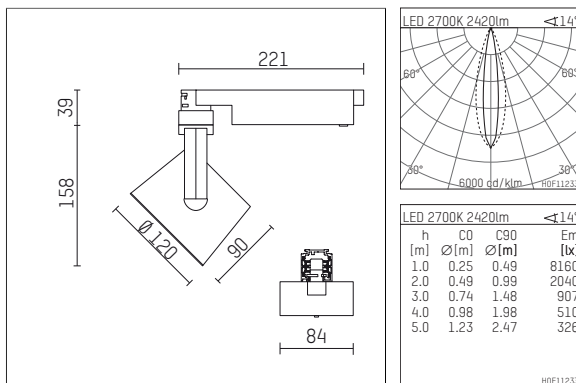

113 346 02 721 D | black

lo.nely 3 | oval flood
floodlight
LED | 41 W 2700 K

- floodlight lo.nely 3 oval flood
- with 3 circuit DALI adapter
- for Hoffmeister control.x tracks
- circuit selection is possible while adapter is inserted into the track
- with horizontal oval.flood light distribution
- passive thermo management
- with LED 2900 lm
- colour temperature: 2700 K
- colour rendering index: CRI >90
- L90 / B10 (50.000h)
- SDCM < 2
- net luminous flux: 2420 lm
- total load: 41 W
- luminous efficacy: 59,0 lm/W
- oval flood horizontal
- LED power unit integrated in adapter, electronic (DALI)
- temperature-controlled LED circuit board (NTC)
- amplitude dimming
- dimming range: 100-1 %
- housing of die cast aluminium
- adapter of fibreglass reinforced thermoplastic
- microprismatic filter with very high rate of light transmission
- length: 221 mm, width: 84 mm, height: 197 mm
- rotatable 360°, 90° tilttable (can be fixed)
- weight: 1,25 kg
- protection rating: IP20
- protection class I
- 5 years Hoffmeister warranty
- Made in Germany
- maximum ambient temperature: 35 ° C
- certificates: manufactured according to DIN VDE 0711 / EN 60598, CE
- colour: black
- 113 346 02 721 D

Optional accessories

description accessory general	dimensions in mm	item number	pic.-No.
connection ring suitable for attachment of accessories for spotlights gin.o and lo.nely size 3		105760721	01
tube screen suitable for attachment of accessories for spotlights gin.o and lo.nely size 3		105759721	02
connection tube with cross louver suitable for attachment of accessories for spotlights gin.o and lo.nely size 3		105758721	03
visor suitable for attachment of accessories for spotlights gin.o and lo.nely size 3		105783721	04