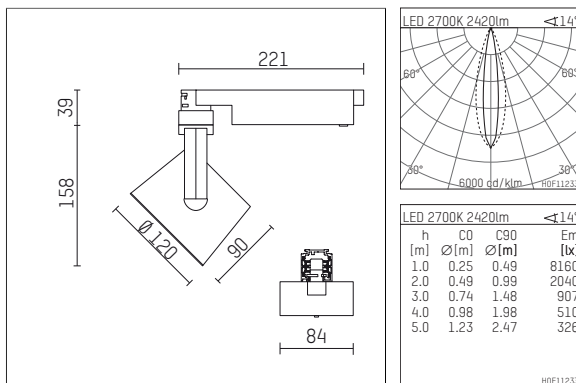

113 346 02 906 D | silver

lo.nely 3 | oval flood
floodlight
LED | 41 W 2700 K

- floodlight lo.nely 3 oval flood
- with 3 circuit DALI adapter
- for Hoffmeister control.x tracks
- circuit selection is possible while adapter is inserted into the track
- with horizontal oval.flood light distribution
- passive thermo management
- with LED 2900 lm
- colour temperature: 2700 K
- colour rendering index: CRI >90
- L90 / B10 (50.000h)
- SDCM < 2
- net luminous flux: 2420 lm
- total load: 41 W
- luminous efficacy: 59,0 lm/W
- oval flood horizontal
- LED power unit integrated in adapter, electronic (DALI)
- temperature-controlled LED circuit board (NTC)
- amplitude dimming
- dimming range: 100-1 %
- housing of die cast aluminium
- adapter of fibreglass reinforced thermoplastic
- microprismatic filter with very high rate of light transmission
- length: 221 mm, width: 84 mm, height: 197 mm
- rotatable 360°, 90° tiltable (can be fixed)
- weight: 1,25 kg
- protection rating: IP20
- protection class I
- 5 years Hoffmeister warranty
- Made in Germany
- maximum ambient temperature: 35 ° C
- certificates: manufactured according to DIN VDE 0711 / EN 60598, CE
- colour: silver
- 113 346 02 906 D

Optional accessories

description accessory general	dimensions in mm	item number	pic.-No.
connection ring suitable for attachment of accessories for spotlights gin.o and lo.nely size 3		105760906	01
tube screen suitable for attachment of accessories for spotlights gin.o and lo.nely size 3		105759906	02
connection tube with cross louver suitable for attachment of accessories for spotlights gin.o and lo.nely size 3		105758906	03
visor suitable for attachment of accessories for spotlights gin.o and lo.nely size 3		105783906	04