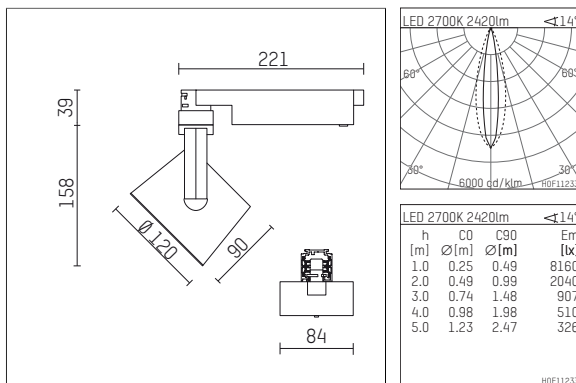

113 346 02 910 D | white

lo.nely 3 | oval flood
floodlight
LED | 41 W 2700 K

- floodlight lo.nely 3 oval flood
- with 3 circuit DALI adapter
- for Hoffmeister control.x tracks
- circuit selection is possible while adapter is inserted into the track
- with horizontal oval.flood light distribution
- passive thermo management
- with LED 2900 lm
- colour temperature: 2700 K
- colour rendering index: CRI >90
- L90 / B10 (50.000h)
- SDCM < 2
- net luminous flux: 2420 lm
- total load: 41 W
- luminous efficacy: 59,0 lm/W
- oval flood horizontal
- LED power unit integrated in adapter, electronic (DALI)
- temperature-controlled LED circuit board (NTC)
- amplitude dimming
- dimming range: 100-1 %
- housing of die cast aluminium
- adapter of fibreglass reinforced thermoplastic
- microprismatic filter with very high rate of light transmission
- length: 221 mm, width: 84 mm, height: 197 mm
- rotatable 360°, 90° tilttable (can be fixed)
- weight: 1,25 kg
- protection rating: IP20
- protection class I
- 5 years Hoffmeister warranty
- Made in Germany
- maximum ambient temperature: 35 ° C
- certificates: manufactured according to DIN VDE 0711 / EN 60598, CE
- colour: white (RAL9016)
- 113 346 02 910 D

Optional accessories

description accessory general	dimensions in mm	item number	pic.-No.
connection ring suitable for attachment of accessories for spotlights gin.o and lo.nely size 3		105760910	01
tube screen suitable for attachment of accessories for spotlights gin.o and lo.nely size 3		105759910	02
connection tube with cross louver suitable for attachment of accessories for spotlights gin.o and lo.nely size 3		105758910	03
visor suitable for attachment of accessories for spotlights gin.o and lo.nely size 3		105783910	04