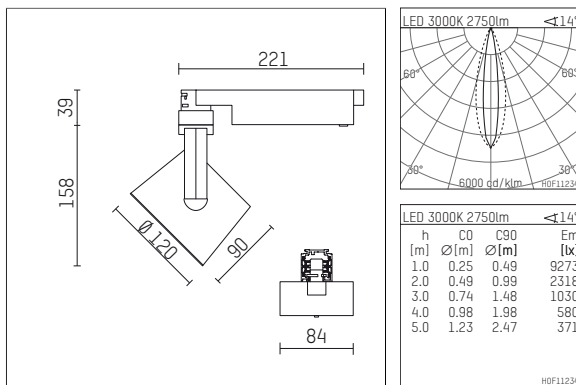

113 346 03 721 D | black

lo.nely 3 | oval flood
floodlight
LED | 41 W 3000 K

- floodlight lo.nely 3 oval flood
- with 3 circuit DALI adapter
- for Hoffmeister control.x tracks
- circuit selection is possible while adapter is inserted into the track
- with horizontal oval.flood light distribution
- passive thermo management
- with LED 3300 lm
- colour temperature: 3000 K
- colour rendering index: CRI >90
- L90 / B10 (50.000h)
- SDCM < 2
- net luminous flux: 2750 lm
- total load: 41 W
- luminous efficacy: 67,1 lm/W
- oval flood horizontal
- LED power unit integrated in adapter, electronic (DALI)
- temperature-controlled LED circuit board (NTC)
- amplitude dimming
- dimming range: 100-1 %
- housing of die cast aluminium
- adapter of fibreglass reinforced thermoplastic
- microprismatic filter with very high rate of light transmission
- length: 221 mm, width: 84 mm, height: 197 mm
- rotatable 360°, 90° tilttable (can be fixed)
- weight: 1,25 kg
- protection rating: IP20
- protection class I
- 5 years Hoffmeister warranty
- Made in Germany
- maximum ambient temperature: 35 ° C
- certificates: manufactured according to DIN VDE 0711 / EN 60598, CE
- colour: black
- 113 346 03 721 D

Optional accessories

description accessory general	dimensions in mm	item number	pic.-No.
connection ring suitable for attachment of accessories for spotlights gin.o and lo.nely size 3		105760721	01
tube screen suitable for attachment of accessories for spotlights gin.o and lo.nely size 3		105759721	02
connection tube with cross louver suitable for attachment of accessories for spotlights gin.o and lo.nely size 3		105758721	03
visor suitable for attachment of accessories for spotlights gin.o and lo.nely size 3		105783721	04