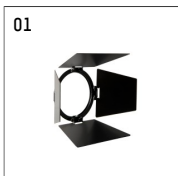

113 346 03 906 D
accessory

Required accessories

description accessory general	dimensions in mm	item number	pic.-No.
antiglare flaps for spotlights gin.o and lo.nely size 3		105757	01

Optional accessories

description accessory general	dimensions in mm	item number	pic.-No.
connection ring suitable for attachment of accessories for spotlights gin.o and lo.nely size 3		105760906	01
tube screen suitable for attachment of accessories for spotlights gin.o and lo.nely size 3		105759906	02
connection tube with cross louver suitable for attachment of accessories for spotlights gin.o and lo.nely size 3		105758906	03
visor suitable for attachment of accessories for spotlights gin.o and lo.nely size 3		105783906	04