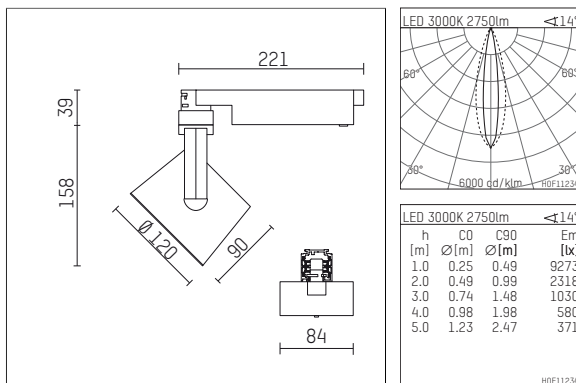

## 113 346 03 906 D | silver

lo.nely 3 | oval flood  
floodlight  
LED | 41 W 3000 K

- floodlight lo.nely 3 oval flood
- with 3 circuit DALI adapter
- for Hoffmeister control.x tracks
- circuit selection is possible while adapter is inserted into the track
- with horizontal oval.flood light distribution
- passive thermo management
- with LED 3300 lm
- colour temperature: 3000 K
- colour rendering index: CRI >90
- L90 / B10 (50.000h)
- SDCM < 2
- net luminous flux: 2750 lm
- total load: 41 W
- luminous efficacy: 67,1 lm/W
- oval flood horizontal
- LED power unit integrated in adapter, electronic (DALI)
- temperature-controlled LED circuit board (NTC)
- amplitude dimming
- dimming range: 100-1 %
- housing of die cast aluminium
- adapter of fibreglass reinforced thermoplastic
- microprismatic filter with very high rate of light transmission
- length: 221 mm, width: 84 mm, height: 197 mm
- rotatable 360°, 90° tiltable (can be fixed)
- weight: 1,25 kg
- protection rating: IP20
- protection class I
- 5 years Hoffmeister warranty
- Made in Germany
- maximum ambient temperature: 35 ° C
- certificates: manufactured according to DIN VDE 0711 / EN 60598, CE
- colour: silver
- 113 346 03 906 D

### Required accessories

description accessory general	dimensions in mm	item number	pic.-No.
antiglare flaps for spotlights gin.o and lo.nely size 3		105757	01

### Optional accessories

description accessory general	dimensions in mm	item number	pic.-No.
connection ring suitable for attachment of accessories for spotlights gin.o and lo.nely size 3		105760906	01
tube screen suitable for attachment of accessories for spotlights gin.o and lo.nely size 3		105759906	02
connection tube with cross louver suitable for attachment of accessories for spotlights gin.o and lo.nely size 3		105758906	03
visor suitable for attachment of accessories for spotlights gin.o and lo.nely size 3		105783906	04