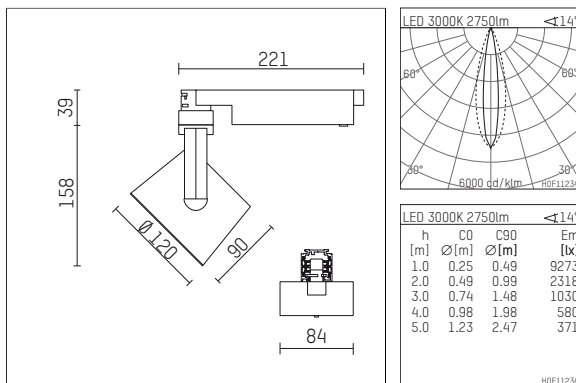

113 346 03 910 D | white

lo.nely 3 | oval flood
floodlight
LED | 41 W 3000 K

- floodlight lo.nely 3 oval flood
- with 3 circuit DALI adapter
- for Hoffmeister control.x tracks
- circuit selection is possible while adapter is inserted into the track
- with horizontal oval.flood light distribution
- passive thermo management
- with LED 3300 lm
- colour temperature: 3000 K
- colour rendering index: CRI >90
- L90 / B10 (50.000h)
- SDCM < 2
- net luminous flux: 2750 lm
- total load: 41 W
- luminous efficacy: 67,1 lm/W
- oval flood horizontal
- LED power unit integrated in adapter, electronic (DALI)
- temperature-controlled LED circuit board (NTC)
- amplitude dimming
- dimming range: 100-1 %
- housing of die cast aluminium
- adapter of fibreglass reinforced thermoplastic
- microprismatic filter with very high rate of light transmission
- length: 221 mm, width: 84 mm, height: 197 mm
- rotatable 360°, 90° tiltable (can be fixed)
- weight: 1,25 kg
- protection rating: IP20
- protection class I
- 5 years Hoffmeister warranty
- Made in Germany
- maximum ambient temperature: 35 ° C
- certificates: manufactured according to DIN VDE 0711 / EN 60598, CE
- colour: white (RAL9016)
- 113 346 03 910 D

Optional accessories

description accessory general	dimensions in mm	item number	pic.-No.
connection ring suitable for attachment of accessories for spotlights gin.o and lo.nely size 3		105760910	01
tube screen suitable for attachment of accessories for spotlights gin.o and lo.nely size 3		105759910	02
connection tube with cross louver suitable for attachment of accessories for spotlights gin.o and lo.nely size 3		105758910	03
visor suitable for attachment of accessories for spotlights gin.o and lo.nely size 3		105783910	04