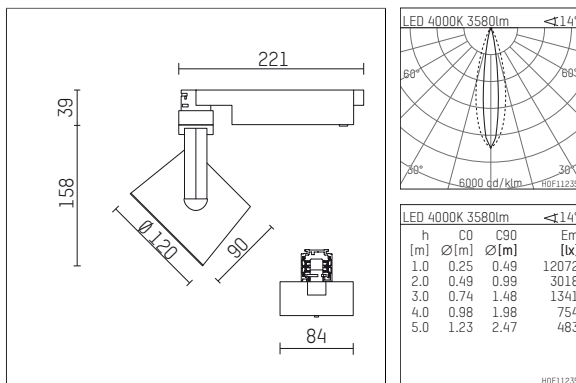

113 346 04 721 D | black

lo.nely 3 | oval flood
floodlight
LED | 41 W 4000 K

- floodlight lo.nely 3 oval flood
- with 3 circuit DALI adapter
- for Hoffmeister control.x tracks
- circuit selection is possible while adapter is inserted into the track
- with horizontal oval.flood light distribution
- passive thermo management
- with LED 4300 lm
- colour temperature: 4000 K
- colour rendering index: CRI >80
- L90 / B10 (50.000h)
- SDCM < 2
- net luminous flux: 3580 lm
- total load: 41 W
- luminous efficacy: 87,3 lm/W
- oval flood horizontal
- LED power unit integrated in adapter, electronic (DALI)
- temperature-controlled LED circuit board (NTC)
- amplitude dimming
- dimming range: 100-1 %
- housing of die cast aluminium
- adapter of fibreglass reinforced thermoplastic
- microprismatic filter with very high rate of light transmission
- length: 221 mm, width: 84 mm, height: 197 mm
- rotatable 360°, 90° tilttable (can be fixed)
- weight: 1,25 kg
- protection rating: IP20
- protection class I
- 5 years Hoffmeister warranty
- Made in Germany
- maximum ambient temperature: 35 ° C
- certificates: manufactured according to DIN VDE 0711 / EN 60598, CE
- colour: black
- 113 346 04 721 D

Optional accessories

description accessory general	dimensions in mm	item number	pic.-No.
connection ring suitable for attachment of accessories for spotlights gin.o and lo.nely size 3		105760721	01
tube screen suitable for attachment of accessories for spotlights gin.o and lo.nely size 3		105759721	02
connection tube with cross louver suitable for attachment of accessories for spotlights gin.o and lo.nely size 3		105758721	03
visor suitable for attachment of accessories for spotlights gin.o and lo.nely size 3		105783721	04