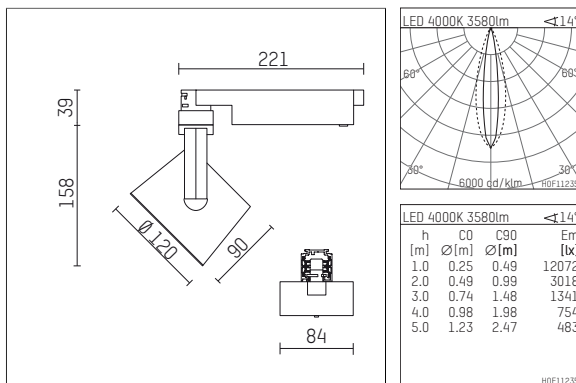

113 346 04 906 D | silver

lo.nely 3 | oval flood
floodlight
LED | 41 W 4000 K

- floodlight lo.nely 3 oval flood
- with 3 circuit DALI adapter
- for Hoffmeister control.x tracks
- circuit selection is possible while adapter is inserted into the track
- with horizontal oval.flood light distribution
- passive thermo management
- with LED 4300 lm
- colour temperature: 4000 K
- colour rendering index: CRI >80
- L90 / B10 (50.000h)
- SDCM < 2
- net luminous flux: 3580 lm
- total load: 41 W
- luminous efficacy: 87,3 lm/W
- oval flood horizontal
- LED power unit integrated in adapter, electronic (DALI)
- temperature-controlled LED circuit board (NTC)
- amplitude dimming
- dimming range: 100-1 %
- housing of die cast aluminium
- adapter of fibreglass reinforced thermoplastic
- microprismatic filter with very high rate of light transmission
- length: 221 mm, width: 84 mm, height: 197 mm
- rotatable 360°, 90° tilttable (can be fixed)
- weight: 1,25 kg
- protection rating: IP20
- protection class I
- 5 years Hoffmeister warranty
- Made in Germany
- maximum ambient temperature: 35 ° C
- certificates: manufactured according to DIN VDE 0711 / EN 60598, CE
- colour: silver
- 113 346 04 906 D

Optional accessories

description accessory general	dimensions in mm	item number	pic.-No.
connection ring suitable for attachment of accessories for spotlights gin.o and lo.nely size 3		105760906	01
tube screen suitable for attachment of accessories for spotlights gin.o and lo.nely size 3		105759906	02
connection tube with cross louver suitable for attachment of accessories for spotlights gin.o and lo.nely size 3		105758906	03
visor suitable for attachment of accessories for spotlights gin.o and lo.nely size 3		105783906	04