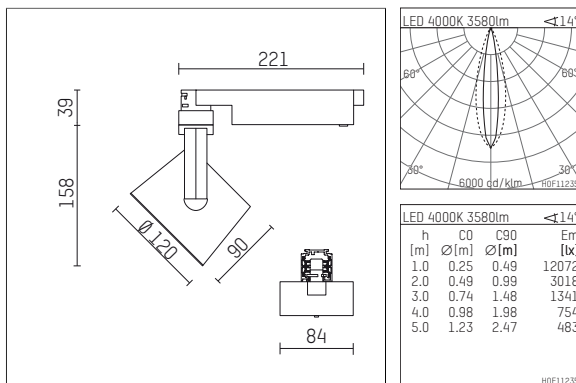

113 346 04 910 D | white

lo.nely 3 | oval flood
floodlight
LED | 41 W 4000 K

- floodlight lo.nely 3 oval flood
- with 3 circuit DALI adapter
- for Hoffmeister control.x tracks
- circuit selection is possible while adapter is inserted into the track
- with horizontal oval.flood light distribution
- passive thermo management
- with LED 4300 lm
- colour temperature: 4000 K
- colour rendering index: CRI >80
- L90 / B10 (50.000h)
- SDCM < 2
- net luminous flux: 3580 lm
- total load: 41 W
- luminous efficacy: 87,3 lm/W
- oval flood horizontal
- LED power unit integrated in adapter, electronic (DALI)
- temperature-controlled LED circuit board (NTC)
- amplitude dimming
- dimming range: 100-1 %
- housing of die cast aluminium
- adapter of fibreglass reinforced thermoplastic
- microprismatic filter with very high rate of light transmission
- length: 221 mm, width: 84 mm, height: 197 mm
- rotatable 360°, 90° tilttable (can be fixed)
- weight: 1,25 kg
- protection rating: IP20
- protection class I
- 5 years Hoffmeister warranty
- Made in Germany
- maximum ambient temperature: 35 ° C
- certificates: manufactured according to DIN VDE 0711 / EN 60598, CE
- colour: white (RAL9016)
- 113 346 04 910 D

Optional accessories

description accessory general	dimensions in mm	item number	pic.-No.
connection ring suitable for attachment of accessories for spotlights gin.o and lo.nely size 3		105760910	01
tube screen suitable for attachment of accessories for spotlights gin.o and lo.nely size 3		105759910	02
connection tube with cross louver suitable for attachment of accessories for spotlights gin.o and lo.nely size 3		105758910	03
visor suitable for attachment of accessories for spotlights gin.o and lo.nely size 3		105783910	04