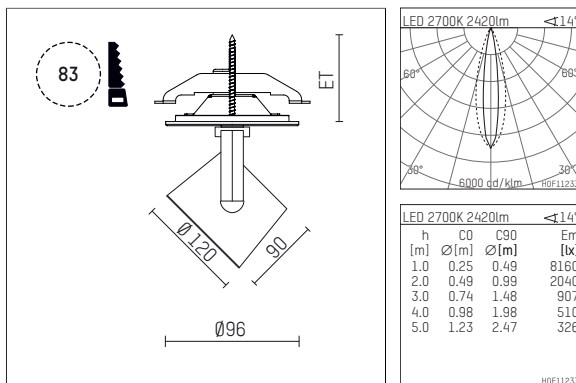

11334612 721-PA | black

lo.nely 3 | oval flood
floodlight
LED | 41 W 2700 K

- floodlight lo.nely 3 oval flood
- with recessed mounting plate
- for recessed installation into wall or ceiling
- with horizontal oval flood light distribution
- passive thermo management
- with LED 2900 lm
- colour temperature: 2700 K
- colour rendering index: CRI >90
- L90 / B10 (50.000h)
- SDCM < 2
- net luminous flux: 2420 lm
- total load: 41 W
- luminous efficacy: 59,0 lm/W
- oval flood horizontal
- with external LED power unit, electronic
- temperature-controlled LED circuit board (NTC)
- power supply: supply cord with plug connection
2x5x2,5 mm², length: 360 mm
- suitable for through wiring
- housing of die cast aluminium
- microprismatic filter with very high rate of light transmission
- ceiling plate of die cast aluminium
- diameter: 96 mm, recessing diameter: 83 mm
- recessing depth: 103 mm, ceiling thickness: 1-45 mm
- rotatable 360°, 90° tiltable (can be fixed)
- weight: 1,4 kg
- protection rating: IP20
- protection class I
- 5 years Hoffmeister warranty
- Made in Germany
- maximum ambient temperature: 35 ° C
- certificates: manufactured according to DIN VDE 0711 / EN 60598, CE
- colour: black
- 11334612 721-PA

Optional accessories

| description accessory general | dimensions in mm | item number | pic.-No. |
|--|------------------|-------------|----------|
| connection ring suitable for attachment of accessories for spotlights gin.o and lo.nely size 3 | | 105760721 | 01 |
| tube screen suitable for attachment of accessories for spotlights gin.o and lo.nely size 3 | | 105759721 | 02 |
| connection tube with cross louver suitable for attachment of accessories for spotlights gin.o and lo.nely size 3 | | 105758721 | 03 |
| visor suitable for attachment of accessories for spotlights gin.o and lo.nely size 3 | | 105783721 | 04 |