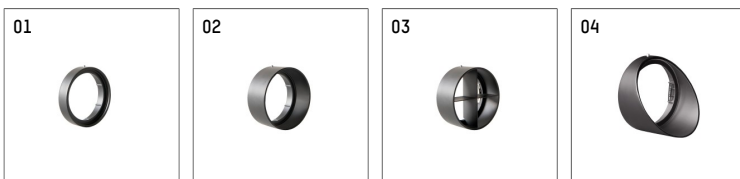

11334612 721-PA | black

lo.nely 3 | oval flood
floodlight
LED | 41 W 2700 K

- floodlight lo.nely 3 oval flood
- with recessed mounting plate
- for recessed installation into wall or ceiling
- with horizontal oval flood light distribution
- passive thermo management
- with LED 2900 lm
- colour temperature: 2700 K
- colour rendering index: CRI >90
- L90 / B10 (50.000h)
- SDCM < 2
- net luminous flux: 2420 lm
- total load: 41 W
- luminous efficacy: 59,0 lm/W
- oval flood horizontal
- with external LED power unit, electronic
- temperature-controlled LED circuit board (NTC)
- power supply: supply cord with plug connection
2x5x2,5 mm², length: 360 mm
- suitable for through wiring
- housing of die cast aluminium
- microprismatic filter with very high rate of light transmission
- ceiling plate of die cast aluminium
- diameter: 96 mm, recessing diameter: 83 mm
- recessing depth: 103 mm, ceiling thickness: 1-45 mm
- rotatable 360°, 90° tiltable (can be fixed)
- weight: 1,4 kg
- protection rating: IP20
- protection class I
- 5 years Hoffmeister warranty
- Made in Germany
- maximum ambient temperature: 35 ° C
- certificates: manufactured according to DIN VDE 0711 / EN 60598, CE
- colour: black
- 11334612 721-PA

Optional accessories

| description accessory general | dimensions in mm | item number | pic.-No. |
|--|------------------|-------------|----------|
| connection ring suitable for attachment of accessories for spotlights gin.o and lo.nely size 3 | | 105760721 | 01 |
| tube screen suitable for attachment of accessories for spotlights gin.o and lo.nely size 3 | | 105759721 | 02 |
| connection tube with cross louver suitable for attachment of accessories for spotlights gin.o and lo.nely size 3 | | 105758721 | 03 |
| visor suitable for attachment of accessories for spotlights gin.o and lo.nely size 3 | | 105783721 | 04 |