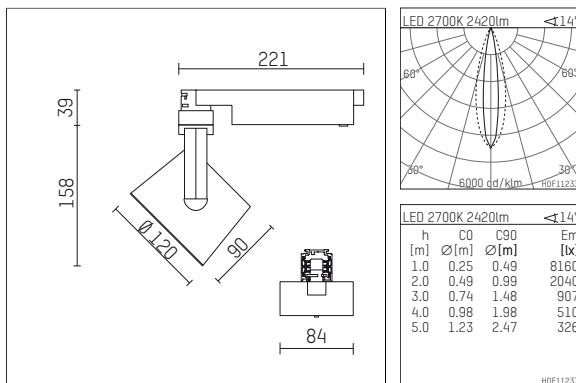

113 346 12 721 | black

lo.nely 3 | oval flood
floodlight
LED | 41 W 2700 K

- floodlight lo.nely 3 oval flood
- with 3 circuit universal adapter
- for Hoffmeister control.x tracks
- circuit selection is possible while adapter is inserted into the track
- with horizontal oval.flood light distribution
- passive thermo management
- with LED 2900 lm
- colour temperature: 2700 K
- colour rendering index: CRI >90
- L90 / B10 (50.000h)
- SDCM < 2
- net luminous flux: 2420 lm
- total load: 41 W
- luminous efficacy: 59,0 lm/W
- oval flood horizontal
- LED power unit integrated in adapter, electronic (POTI)
- temperature-controlled LED circuit board (NTC)
- amplitude dimming
- adapter with integrated potentiometer
- dimming range: 100-1 %
- housing of die cast aluminium
- adapter of fibreglass reinforced thermoplastic
- microprismatic filter with very high rate of light transmission
- length: 221 mm, width: 84 mm, height: 197 mm
- rotatable 360°, 90° tiltable (can be fixed)
- weight: 1,25 kg
- protection rating: IP20
- protection class I
- 5 years Hoffmeister warranty
- Made in Germany
- maximum ambient temperature: 35 ° C
- certificates: manufactured according to DIN VDE 0711 / EN 60598, CE
- colour: black
- 113 346 12 721

Optional accessories

description accessory general	dimensions in mm	item number	pic.-No.
connection ring suitable for attachment of accessories for spotlights gin.o and lo.nely size 3		105760721	01
tube screen suitable for attachment of accessories for spotlights gin.o and lo.nely size 3		105759721	02
connection tube with cross louver suitable for attachment of accessories for spotlights gin.o and lo.nely size 3		105758721	03
visor suitable for attachment of accessories for spotlights gin.o and lo.nely size 3		105783721	04