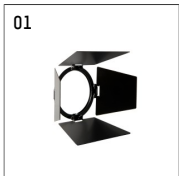

11334612 906-PA
accessory

Required accessories

description accessory general	dimensions in mm	item number	pic.-No.
antiglare flaps for spotlights gin.o and lo.nely size 3		105757	01

Optional accessories

description accessory general	dimensions in mm	item number	pic.-No.
connection ring suitable for attachment of accessories for spotlights gin.o and lo.nely size 3		105760906	01
tube screen suitable for attachment of accessories for spotlights gin.o and lo.nely size 3		105759906	02
connection tube with cross louver suitable for attachment of accessories for spotlights gin.o and lo.nely size 3		105758906	03
visor suitable for attachment of accessories for spotlights gin.o and lo.nely size 3		105783906	04