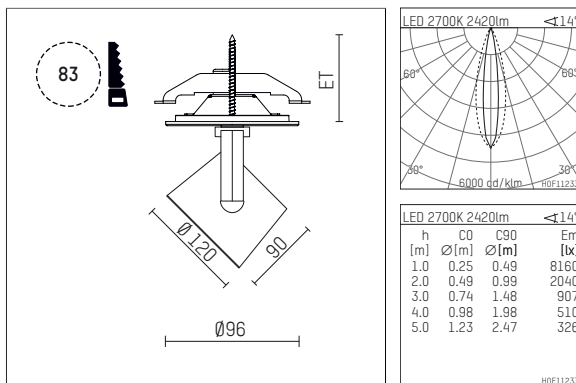

## 11334612 906-PA | silver

lo.nely 3 | oval flood  
floodlight  
LED | 41 W 2700 K

- floodlight lo.nely 3 oval flood
- with recessed mounting plate
- for recessed installation into wall or ceiling
- with horizontal oval flood light distribution
- passive thermo management
- with LED 2900 lm
- colour temperature: 2700 K
- colour rendering index: CRI >90
- L90 / B10 (50.000h)
- SDCM < 2
- net luminous flux: 2420 lm
- total load: 41 W
- luminous efficacy: 59,0 lm/W
- oval flood horizontal
- with external LED power unit, electronic
- temperature-controlled LED circuit board (NTC)
- power supply: supply cord with plug connection  
2x5x2,5 mm<sup>2</sup>, length: 360 mm
- suitable for through wiring
- housing of die cast aluminium
- microprismatic filter with very high rate of light transmission
- ceiling plate of die cast aluminium
- diameter: 96 mm, recessing diameter: 83 mm
- recessing depth: 103 mm, ceiling thickness: 1-45 mm
- rotatable 360°, 90° tiltable (can be fixed)
- weight: 1,4 kg
- protection rating: IP20
- protection class I
- 5 years Hoffmeister warranty
- Made in Germany
- maximum ambient temperature: 35 °C
- certificates: manufactured according to DIN VDE 0711 / EN 60598, CE
- colour: silver
- 11334612 906-PA

### Optional accessories

description accessory general	dimensions in mm	item number	pic.-No.
connection ring suitable for attachment of accessories for spotlights gin.o and lo.nely size 3		105760906	01
tube screen suitable for attachment of accessories for spotlights gin.o and lo.nely size 3		105759906	02
connection tube with cross louver suitable for attachment of accessories for spotlights gin.o and lo.nely size 3		105758906	03
visor suitable for attachment of accessories for spotlights gin.o and lo.nely size 3		105783906	04