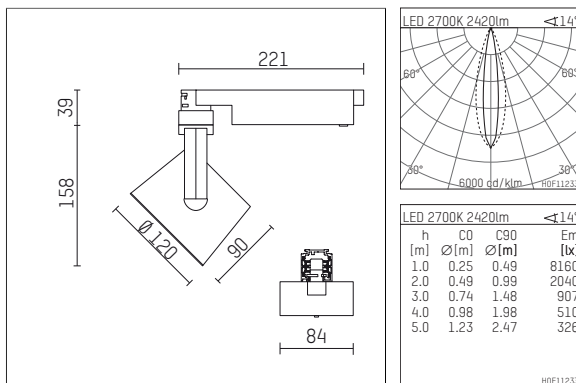

113 346 12 906 | silver

lo.nely 3 | oval flood
floodlight
LED | 41 W 2700 K

- floodlight lo.nely 3 oval flood
- with 3 circuit universal adapter
- for Hoffmeister control.x tracks
- circuit selection is possible while adapter is inserted into the track
- with horizontal oval.flood light distribution
- passive thermo management
- with LED 2900 lm
- colour temperature: 2700 K
- colour rendering index: CRI >90
- L90 / B10 (50.000h)
- SDCM < 2
- net luminous flux: 2420 lm
- total load: 41 W
- luminous efficacy: 59,0 lm/W
- oval flood horizontal
- LED power unit integrated in adapter, electronic (POTI)
- temperature-controlled LED circuit board (NTC)
- amplitude dimming
- adapter with integrated potentiometer
- dimming range: 100-1 %
- housing of die cast aluminium
- adapter of fibreglass reinforced thermoplastic
- microprismatic filter with very high rate of light transmission
- length: 221 mm, width: 84 mm, height: 197 mm
- rotatable 360°, 90° tiltable (can be fixed)
- weight: 1,25 kg
- protection rating: IP20
- protection class I
- 5 years Hoffmeister warranty
- Made in Germany
- maximum ambient temperature: 35 ° C
- certificates: manufactured according to DIN VDE 0711 / EN 60598, CE
- colour: silver
- 113 346 12 906

Optional accessories

description accessory general	dimensions in mm	item number	pic.-No.
connection ring suitable for attachment of accessories for spotlights gin.o and lo.nely size 3		105760906	01
tube screen suitable for attachment of accessories for spotlights gin.o and lo.nely size 3		105759906	02
connection tube with cross louver suitable for attachment of accessories for spotlights gin.o and lo.nely size 3		105758906	03
visor suitable for attachment of accessories for spotlights gin.o and lo.nely size 3		105783906	04