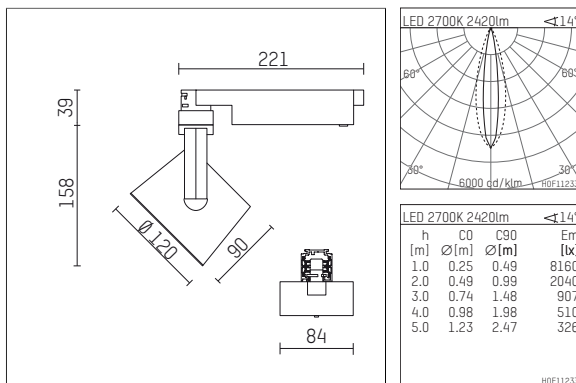

113 346 12 910 | white

lo.nely 3 | oval flood
floodlight
LED | 41 W 2700 K

- floodlight lo.nely 3 oval flood
- with 3 circuit universal adapter
- for Hoffmeister control.x tracks
- circuit selection is possible while adapter is inserted into the track
- with horizontal oval.flood light distribution
- passive thermo management
- with LED 2900 lm
- colour temperature: 2700 K
- colour rendering index: CRI >90
- L90 / B10 (50.000h)
- SDCM < 2
- net luminous flux: 2420 lm
- total load: 41 W
- luminous efficacy: 59,0 lm/W
- oval flood horizontal
- LED power unit integrated in adapter, electronic (POTI)
- temperature-controlled LED circuit board (NTC)
- amplitude dimming
- adapter with integrated potentiometer
- dimming range: 100-1 %
- housing of die cast aluminium
- adapter of fibreglass reinforced thermoplastic
- microprismatic filter with very high rate of light transmission
- length: 221 mm, width: 84 mm, height: 197 mm
- rotatable 360°, 90° tiltable (can be fixed)
- weight: 1,25 kg
- protection rating: IP20
- protection class I
- 5 years Hoffmeister warranty
- Made in Germany
- maximum ambient temperature: 35 ° C
- certificates: manufactured according to DIN VDE 0711 / EN 60598, CE
- colour: white (RAL9016)
- 113 346 12 910

Optional accessories

description accessory general	dimensions in mm	item number	pic.-No.
connection ring suitable for attachment of accessories for spotlights gin.o and lo.nely size 3		105760910	01
tube screen suitable for attachment of accessories for spotlights gin.o and lo.nely size 3		105759910	02
connection tube with cross louver suitable for attachment of accessories for spotlights gin.o and lo.nely size 3		105758910	03
visor suitable for attachment of accessories for spotlights gin.o and lo.nely size 3		105783910	04