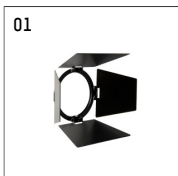

11334613 721-PA | black

lo.nely 3 | oval flood
floodlight
LED | 41 W 3000 K

- floodlight lo.nely 3 oval flood
- with recessed mounting plate
- for recessed installation into wall or ceiling
- with horizontal oval flood light distribution
- passive thermo management
- with LED 3300 lm
- colour temperature: 3000 K
- colour rendering index: CRI >90
- L90 / B10 (50.000h)
- SDCM < 2
- net luminous flux: 2750 lm
- total load: 41 W
- luminous efficacy: 67,1 lm/W
- oval flood horizontal
- with external LED power unit, electronic
- temperature-controlled LED circuit board (NTC)
- power supply: supply cord with plug connection
2x5x2,5 mm², length: 360 mm
- suitable for through wiring
- housing of die cast aluminium
- microprismatic filter with very high rate of light transmission
- ceiling plate of die cast aluminium
- diameter: 96 mm, recessing diameter: 83 mm
- recessing depth: 103 mm, ceiling thickness: 1-45 mm
- rotatable 360°, 90° tiltable (can be fixed)
- weight: 1,4 kg
- protection rating: IP20
- protection class I
- 5 years Hoffmeister warranty
- Made in Germany
- maximum ambient temperature: 35 °C
- certificates: manufactured according to DIN VDE 0711 / EN 60598, CE
- colour: black
- 11334613 721-PA

Optional accessories

description accessory general	dimensions in mm	item number	pic.-No.
connection ring suitable for attachment of accessories for spotlights gin.o and lo.nely size 3		105760721	01
tube screen suitable for attachment of accessories for spotlights gin.o and lo.nely size 3		105759721	02
connection tube with cross louver suitable for attachment of accessories for spotlights gin.o and lo.nely size 3		105758721	03
visor suitable for attachment of accessories for spotlights gin.o and lo.nely size 3		105783721	04