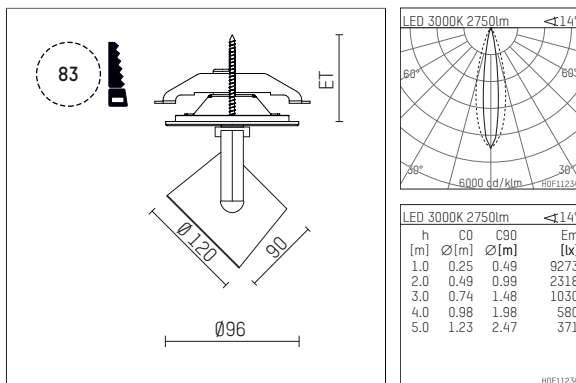

11334613 721-PA | black

lo.nely 3 | oval flood
floodlight
LED | 41 W 3000 K

- floodlight lo.nely 3 oval flood
- with recessed mounting plate
- for recessed installation into wall or ceiling
- with horizontal oval flood light distribution
- passive thermo management
- with LED 3300 lm
- colour temperature: 3000 K
- colour rendering index: CRI >90
- L90 / B10 (50.000h)
- SDCM < 2
- net luminous flux: 2750 lm
- total load: 41 W
- luminous efficacy: 67,1 lm/W
- oval flood horizontal
- with external LED power unit, electronic
- temperature-controlled LED circuit board (NTC)
- power supply: supply cord with plug connection
2x5x2,5 mm², length: 360 mm
- suitable for through wiring
- housing of die cast aluminium
- microprismatic filter with very high rate of light transmission
- ceiling plate of die cast aluminium
- diameter: 96 mm, recessing diameter: 83 mm
- recessing depth: 103 mm, ceiling thickness: 1-45 mm
- rotatable 360°, 90° tiltable (can be fixed)
- weight: 1,4 kg
- protection rating: IP20
- protection class I
- 5 years Hoffmeister warranty
- Made in Germany
- maximum ambient temperature: 35 °C
- certificates: manufactured according to DIN VDE 0711 / EN 60598, CE
- colour: black
- 11334613 721-PA

Optional accessories

description accessory general	dimensions in mm	item number	pic.-No.
connection ring suitable for attachment of accessories for spotlights gin.o and lo.nely size 3		105760721	01
tube screen suitable for attachment of accessories for spotlights gin.o and lo.nely size 3		105759721	02
connection tube with cross louver suitable for attachment of accessories for spotlights gin.o and lo.nely size 3		105758721	03
visor suitable for attachment of accessories for spotlights gin.o and lo.nely size 3		105783721	04