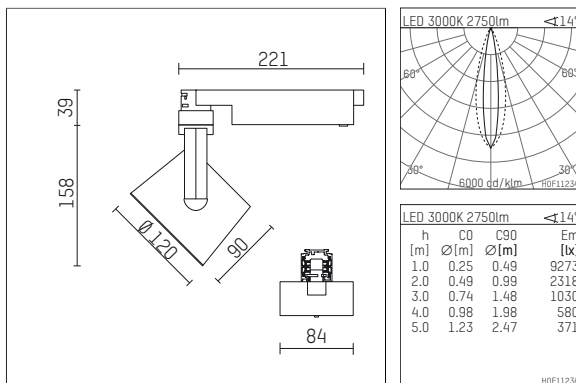

113 346 13 721 | black

lo.nely 3 | oval flood
floodlight
LED | 41 W 3000 K

- floodlight lo.nely 3 oval flood
- with 3 circuit universal adapter
- for Hoffmeister control.x tracks
- circuit selection is possible while adapter is inserted into the track
- with horizontal oval.flood light distribution
- passive thermo management
- with LED 3300 lm
- colour temperature: 3000 K
- colour rendering index: CRI >90
- L90 / B10 (50.000h)
- SDCM < 2
- net luminous flux: 2750 lm
- total load: 41 W
- luminous efficacy: 67,1 lm/W
- oval flood horizontal
- LED power unit integrated in adapter, electronic (POTI)
- temperature-controlled LED circuit board (NTC)
- amplitude dimming
- adapter with integrated potentiometer
- dimming range: 100-1 %
- housing of die cast aluminium
- adapter of fibreglass reinforced thermoplastic
- microprismatic filter with very high rate of light transmission
- length: 221 mm, width: 84 mm, height: 197 mm
- rotatable 360°, 90° tiltable (can be fixed)
- weight: 1,25 kg
- protection rating: IP20
- protection class I
- 5 years Hoffmeister warranty
- Made in Germany
- maximum ambient temperature: 35 ° C
- certificates: manufactured according to DIN VDE 0711 / EN 60598, CE
- colour: black
- 113 346 13 721

Optional accessories

description accessory general	dimensions in mm	item number	pic.-No.
connection ring suitable for attachment of accessories for spotlights gin.o and lo.nely size 3		105760721	01
tube screen suitable for attachment of accessories for spotlights gin.o and lo.nely size 3		105759721	02
connection tube with cross louver suitable for attachment of accessories for spotlights gin.o and lo.nely size 3		105758721	03
visor suitable for attachment of accessories for spotlights gin.o and lo.nely size 3		105783721	04