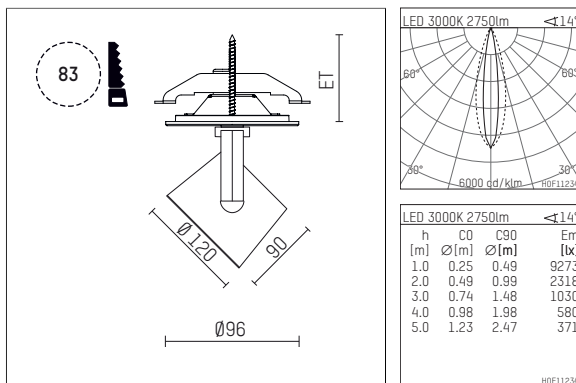

11334613 906-PA | silver

lo.nely 3 | oval flood
floodlight
LED | 41 W 3000 K

- floodlight lo.nely 3 oval flood
- with recessed mounting plate
- for recessed installation into wall or ceiling
- with horizontal oval flood light distribution
- passive thermo management
- with LED 3300 lm
- colour temperature: 3000 K
- colour rendering index: CRI >90
- L90 / B10 (50.000h)
- SDCM < 2
- net luminous flux: 2750 lm
- total load: 41 W
- luminous efficacy: 67,1 lm/W
- oval flood horizontal
- with external LED power unit, electronic
- temperature-controlled LED circuit board (NTC)
- power supply: supply cord with plug connection
2x5x2,5 mm², length: 360 mm
- suitable for through wiring
- housing of die cast aluminium
- microprismatic filter with very high rate of light transmission
- ceiling plate of die cast aluminium
- diameter: 96 mm, recessing diameter: 83 mm
- recessing depth: 103 mm, ceiling thickness: 1-45 mm
- rotatable 360°, 90° tiltable (can be fixed)
- weight: 1,4 kg
- protection rating: IP20
- protection class I
- 5 years Hoffmeister warranty
- Made in Germany
- maximum ambient temperature: 35 ° C
- certificates: manufactured according to DIN VDE 0711 / EN 60598, CE
- colour: silver
- 11334613 906-PA

Optional accessories

description accessory general	dimensions in mm	item number	pic.-No.
connection ring suitable for attachment of accessories for spotlights gin.o and lo.nely size 3		105760906	01
tube screen suitable for attachment of accessories for spotlights gin.o and lo.nely size 3		105759906	02
connection tube with cross louver suitable for attachment of accessories for spotlights gin.o and lo.nely size 3		105758906	03
visor suitable for attachment of accessories for spotlights gin.o and lo.nely size 3		105783906	04