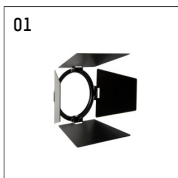

11334613 906-PA
accessory

Required accessories

description accessory general	dimensions in mm	item number	pic.-No.
antiglare flaps for spotlights gin.o and lo.nely size 3		105757	01

Optional accessories

description accessory general	dimensions in mm	item number	pic.-No.
connection ring suitable for attachment of accessories for spotlights gin.o and lo.nely size 3		105760906	01
tube screen suitable for attachment of accessories for spotlights gin.o and lo.nely size 3		105759906	02
connection tube with cross louver suitable for attachment of accessories for spotlights gin.o and lo.nely size 3		105758906	03
visor suitable for attachment of accessories for spotlights gin.o and lo.nely size 3		105783906	04