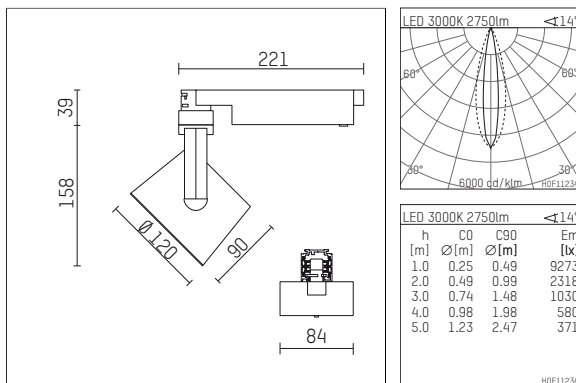

**113 346 13 906 | silver**

lo.nely 3 | oval flood  
floodlight  
LED | 41 W 3000 K

- floodlight lo.nely 3 oval flood
- with 3 circuit universal adapter
- for Hoffmeister control.x tracks
- circuit selection is possible while adapter is inserted into the track
- with horizontal oval.flood light distribution
- passive thermo management
- with LED 3300 lm
- colour temperature: 3000 K
- colour rendering index: CRI >90
- L90 / B10 (50.000h)
- SDCM < 2
- net luminous flux: 2750 lm
- total load: 41 W
- luminous efficacy: 67,1 lm/W
- oval flood horizontal
- LED power unit integrated in adapter, electronic (POTI)
- temperature-controlled LED circuit board (NTC)
- amplitude dimming
- adapter with integrated potentiometer
- dimming range: 100-1 %
- housing of die cast aluminium
- adapter of fibreglass reinforced thermoplastic
- microprismatic filter with very high rate of light transmission
- length: 221 mm, width: 84 mm, height: 197 mm
- rotatable 360°, 90° tiltable (can be fixed)
- weight: 1,25 kg
- protection rating: IP20
- protection class I
- 5 years Hoffmeister warranty
- Made in Germany
- maximum ambient temperature: 35 ° C
- certificates: manufactured according to DIN VDE 0711 / EN 60598, CE
- colour: silver
- 113 346 13 906

### Required accessories

description accessory general	dimensions in mm	item number	pic.-No.
antiglare flaps for spotlights gin.o and lo.nely size 3		105757	01

### Optional accessories

description accessory general	dimensions in mm	item number	pic.-No.
connection ring suitable for attachment of accessories for spotlights gin.o and lo.nely size 3		105760906	01
tube screen suitable for attachment of accessories for spotlights gin.o and lo.nely size 3		105759906	02
connection tube with cross louver suitable for attachment of accessories for spotlights gin.o and lo.nely size 3		105758906	03
visor suitable for attachment of accessories for spotlights gin.o and lo.nely size 3		105783906	04