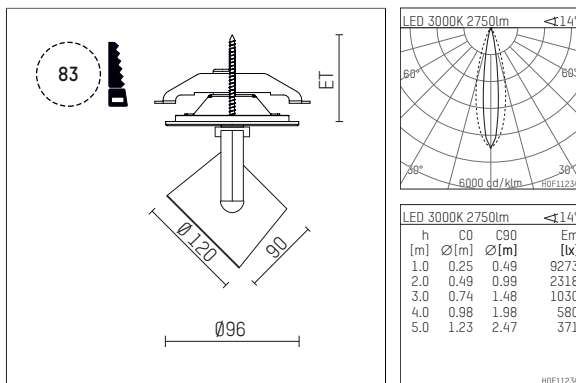

11334613 910-PA | white

lo.nely 3 | oval flood
floodlight
LED | 41 W 3000 K

- floodlight lo.nely 3 oval flood
- with recessed mounting plate
- for recessed installation into wall or ceiling
- with horizontal oval flood light distribution
- passive thermo management
- with LED 3300 lm
- colour temperature: 3000 K
- colour rendering index: CRI >90
- L90 / B10 (50.000h)
- SDCM < 2
- net luminous flux: 2750 lm
- total load: 41 W
- luminous efficacy: 67,1 lm/W
- oval flood horizontal
- with external LED power unit, electronic
- temperature-controlled LED circuit board (NTC)
- power supply: supply cord with plug connection
2x5x2,5 mm², length: 360 mm
- suitable for through wiring
- housing of die cast aluminium
- microprismatic filter with very high rate of light transmission
- ceiling plate of die cast aluminium
- diameter: 96 mm, recessing diameter: 83 mm
- recessing depth: 103 mm, ceiling thickness: 1-45 mm
- rotatable 360°, 90° tiltable (can be fixed)
- weight: 1,4 kg
- protection rating: IP20
- protection class I
- 5 years Hoffmeister warranty
- Made in Germany
- maximum ambient temperature: 35 °C
- certificates: manufactured according to DIN VDE 0711 / EN 60598, CE
- colour: white (RAL9016)
- 11334613 910-PA

Optional accessories

description accessory general	dimensions in mm	item number	pic.-No.
connection ring suitable for attachment of accessories for spotlights gin.o and lo.nely size 3		105760910	01
tube screen suitable for attachment of accessories for spotlights gin.o and lo.nely size 3		105759910	02
connection tube with cross louver suitable for attachment of accessories for spotlights gin.o and lo.nely size 3		105758910	03
visor suitable for attachment of accessories for spotlights gin.o and lo.nely size 3		105783910	04