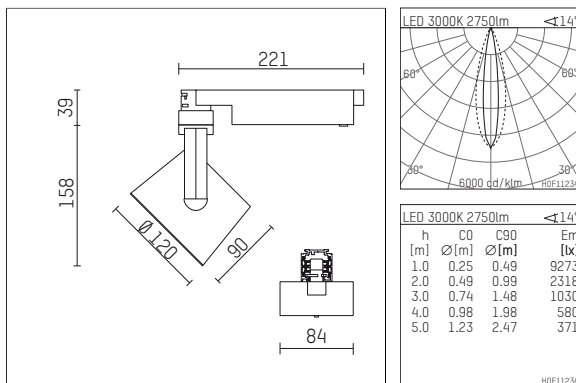

113 346 13 910 | white

lo.nely 3 | oval flood
floodlight
LED | 41 W 3000 K

- floodlight lo.nely 3 oval flood
- with 3 circuit universal adapter
- for Hoffmeister control.x tracks
- circuit selection is possible while adapter is inserted into the track
- with horizontal oval.flood light distribution
- passive thermo management
- with LED 3300 lm
- colour temperature: 3000 K
- colour rendering index: CRI >90
- L90 / B10 (50.000h)
- SDCM < 2
- net luminous flux: 2750 lm
- total load: 41 W
- luminous efficacy: 67,1 lm/W
- oval flood horizontal
- LED power unit integrated in adapter, electronic (POTI)
- temperature-controlled LED circuit board (NTC)
- amplitude dimming
- adapter with integrated potentiometer
- dimming range: 100-1 %
- housing of die cast aluminium
- adapter of fibreglass reinforced thermoplastic
- microprismatic filter with very high rate of light transmission
- length: 221 mm, width: 84 mm, height: 197 mm
- rotatable 360°, 90° tiltable (can be fixed)
- weight: 1,25 kg
- protection rating: IP20
- protection class I
- 5 years Hoffmeister warranty
- Made in Germany
- maximum ambient temperature: 35 ° C
- certificates: manufactured according to DIN VDE 0711 / EN 60598, CE
- colour: white (RAL9016)
- 113 346 13 910

Optional accessories

description accessory general	dimensions in mm	item number	pic.-No.
connection ring suitable for attachment of accessories for spotlights gin.o and lo.nely size 3		105760910	01
tube screen suitable for attachment of accessories for spotlights gin.o and lo.nely size 3		105759910	02
connection tube with cross louver suitable for attachment of accessories for spotlights gin.o and lo.nely size 3		105758910	03
visor suitable for attachment of accessories for spotlights gin.o and lo.nely size 3		105783910	04