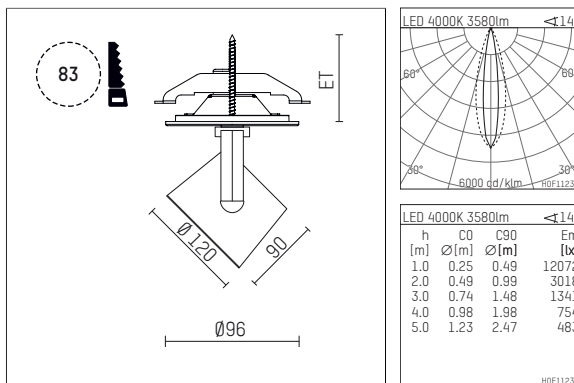

11334614 721-PA | black

lo.nely 3 | oval flood
floodlight
LED | 41 W 4000 K

- floodlight lo.nely 3 oval flood
- with recessed mounting plate
- for recessed installation into wall or ceiling
- with horizontal oval flood light distribution
- passive thermo management
- with LED 4300 lm
- colour temperature: 4000 K
- colour rendering index: CRI >80
- L90 / B10 (50.000h)
- SDCM < 2
- net luminous flux: 3580 lm
- total load: 41 W
- luminous efficacy: 87,3 lm/W
- oval flood horizontal
- with external LED power unit, electronic
- temperature-controlled LED circuit board (NTC)
- power supply: supply cord with plug connection
2x5x2,5 mm², length: 360 mm
- suitable for through wiring
- housing of die cast aluminium
- microprismatic filter with very high rate of light transmission
- ceiling plate of die cast aluminium
- diameter: 96 mm, recessing diameter: 83 mm
- recessing depth: 103 mm, ceiling thickness: 1-45 mm
- rotatable 360°, 90° tiltable (can be fixed)
- weight: 1,4 kg
- protection rating: IP20
- protection class I
- 5 years Hoffmeister warranty
- Made in Germany
- maximum ambient temperature: 35 ° C
- certificates: manufactured according to DIN VDE 0711 / EN 60598, CE
- colour: black
- 11334614 721-PA

Optional accessories

description accessory general	dimensions in mm	item number	pic.-No.
connection ring suitable for attachment of accessories for spotlights gin.o and lo.nely size 3		105760721	01
tube screen suitable for attachment of accessories for spotlights gin.o and lo.nely size 3		105759721	02
connection tube with cross louver suitable for attachment of accessories for spotlights gin.o and lo.nely size 3		105758721	03
visor suitable for attachment of accessories for spotlights gin.o and lo.nely size 3		105783721	04