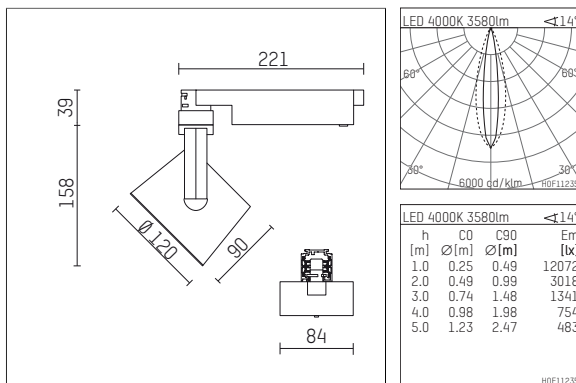

113 346 14 721 | black

lo.nely 3 | oval flood
floodlight
LED | 41 W 4000 K

- floodlight lo.nely 3 oval flood
- with 3 circuit universal adapter
- for Hoffmeister control.x tracks
- circuit selection is possible while adapter is inserted into the track
- with horizontal oval.flood light distribution
- passive thermo management
- with LED 4300 lm
- colour temperature: 4000 K
- colour rendering index: CRI >80
- L90 / B10 (50.000h)
- SDCM < 2
- net luminous flux: 3580 lm
- total load: 41 W
- luminous efficacy: 87,3 lm/W
- oval flood horizontal
- LED power unit integrated in adapter, electronic (POTI)
- temperature-controlled LED circuit board (NTC)
- amplitude dimming
- adapter with integrated potentiometer
- dimming range: 100-1 %
- housing of die cast aluminium
- adapter of fibreglass reinforced thermoplastic
- microprismatic filter with very high rate of light transmission
- length: 221 mm, width: 84 mm, height: 197 mm
- rotatable 360°, 90° tiltable (can be fixed)
- weight: 1,25 kg
- protection rating: IP20
- protection class I
- 5 years Hoffmeister warranty
- Made in Germany
- maximum ambient temperature: 35 ° C
- certificates: manufactured according to DIN VDE 0711 / EN 60598, CE
- colour: black
- 113 346 14 721

Optional accessories

description accessory general	dimensions in mm	item number	pic.-No.
connection ring suitable for attachment of accessories for spotlights gin.o and lo.nely size 3		105760721	01
tube screen suitable for attachment of accessories for spotlights gin.o and lo.nely size 3		105759721	02
connection tube with cross louver suitable for attachment of accessories for spotlights gin.o and lo.nely size 3		105758721	03
visor suitable for attachment of accessories for spotlights gin.o and lo.nely size 3		105783721	04