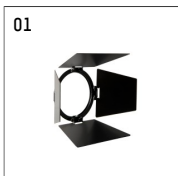

11334614 906-PA | silver

lo.nely 3 | oval flood
floodlight
LED | 41 W 4000 K

- floodlight lo.nely 3 oval flood
- with recessed mounting plate
- for recessed installation into wall or ceiling
- with horizontal oval flood light distribution
- passive thermo management
- with LED 4300 lm
- colour temperature: 4000 K
- colour rendering index: CRI >80
- L90 / B10 (50.000h)
- SDCM < 2
- net luminous flux: 3580 lm
- total load: 41 W
- luminous efficacy: 87,3 lm/W
- oval flood horizontal
- with external LED power unit, electronic
- temperature-controlled LED circuit board (NTC)
- power supply: supply cord with plug connection
2x5x2,5 mm², length: 360 mm
- suitable for through wiring
- housing of die cast aluminium
- microprismatic filter with very high rate of light transmission
- ceiling plate of die cast aluminium
- diameter: 96 mm, recessing diameter: 83 mm
- recessing depth: 103 mm, ceiling thickness: 1-45 mm
- rotatable 360°, 90° tiltable (can be fixed)
- weight: 1,4 kg
- protection rating: IP20
- protection class I
- 5 years Hoffmeister warranty
- Made in Germany
- maximum ambient temperature: 35 °C
- certificates: manufactured according to DIN VDE 0711 / EN 60598, CE
- colour: silver
- 11334614 906-PA

Optional accessories

description accessory general	dimensions in mm	item number	pic.-No.
connection ring suitable for attachment of accessories for spotlights gin.o and lo.nely size 3		105760906	01
tube screen suitable for attachment of accessories for spotlights gin.o and lo.nely size 3		105759906	02
connection tube with cross louver suitable for attachment of accessories for spotlights gin.o and lo.nely size 3		105758906	03
visor suitable for attachment of accessories for spotlights gin.o and lo.nely size 3		105783906	04