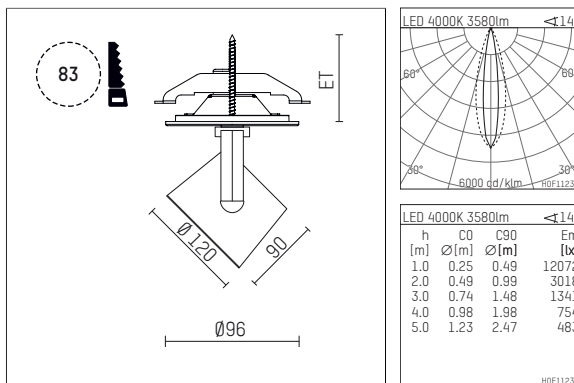

11334614 906-PA | silver

lo.nely 3 | oval flood
floodlight
LED | 41 W 4000 K

- floodlight lo.nely 3 oval flood
- with recessed mounting plate
- for recessed installation into wall or ceiling
- with horizontal oval flood light distribution
- passive thermo management
- with LED 4300 lm
- colour temperature: 4000 K
- colour rendering index: CRI >80
- L90 / B10 (50.000h)
- SDCM < 2
- net luminous flux: 3580 lm
- total load: 41 W
- luminous efficacy: 87,3 lm/W
- oval flood horizontal
- with external LED power unit, electronic
- temperature-controlled LED circuit board (NTC)
- power supply: supply cord with plug connection
2x5x2,5 mm², length: 360 mm
- suitable for through wiring
- housing of die cast aluminium
- microprismatic filter with very high rate of light transmission
- ceiling plate of die cast aluminium
- diameter: 96 mm, recessing diameter: 83 mm
- recessing depth: 103 mm, ceiling thickness: 1-45 mm
- rotatable 360°, 90° tiltable (can be fixed)
- weight: 1,4 kg
- protection rating: IP20
- protection class I
- 5 years Hoffmeister warranty
- Made in Germany
- maximum ambient temperature: 35 °C
- certificates: manufactured according to DIN VDE 0711 / EN 60598, CE
- colour: silver
- 11334614 906-PA

Optional accessories

description accessory general	dimensions in mm	item number	pic.-No.
connection ring suitable for attachment of accessories for spotlights gin.o and lo.nely size 3		105760906	01
tube screen suitable for attachment of accessories for spotlights gin.o and lo.nely size 3		105759906	02
connection tube with cross louver suitable for attachment of accessories for spotlights gin.o and lo.nely size 3		105758906	03
visor suitable for attachment of accessories for spotlights gin.o and lo.nely size 3		105783906	04