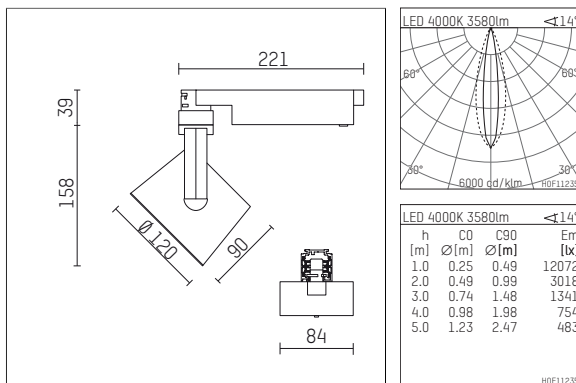

## 113 346 14 906 | silver

lo.nely 3 | oval flood  
floodlight  
LED | 41 W 4000 K

- floodlight lo.nely 3 oval flood
- with 3 circuit universal adapter
- for Hoffmeister control.x tracks
- circuit selection is possible while adapter is inserted into the track
- with horizontal oval.flood light distribution
- passive thermo management
- with LED 4300 lm
- colour temperature: 4000 K
- colour rendering index: CRI >80
- L90 / B10 (50.000h)
- SDCM < 2
- net luminous flux: 3580 lm
- total load: 41 W
- luminous efficacy: 87,3 lm/W
- oval flood horizontal
- LED power unit integrated in adapter, electronic (POTI)
- temperature-controlled LED circuit board (NTC)
- amplitude dimming
- adapter with integrated potentiometer
- dimming range: 100-1 %
- housing of die cast aluminium
- adapter of fibreglass reinforced thermoplastic
- microprismatic filter with very high rate of light transmission
- length: 221 mm, width: 84 mm, height: 197 mm
- rotatable 360°, 90° tiltable (can be fixed)
- weight: 1,25 kg
- protection rating: IP20
- protection class I
- 5 years Hoffmeister warranty
- Made in Germany
- maximum ambient temperature: 35 ° C
- certificates: manufactured according to DIN VDE 0711 / EN 60598, CE
- colour: silver
- 113 346 14 906

### Required accessories

description accessory general	dimensions in mm	item number	pic.-No.
antiglare flaps for spotlights gin.o and lo.nely size 3		105757	01

### Optional accessories

description accessory general	dimensions in mm	item number	pic.-No.
connection ring suitable for attachment of accessories for spotlights gin.o and lo.nely size 3		105760906	01
tube screen suitable for attachment of accessories for spotlights gin.o and lo.nely size 3		105759906	02
connection tube with cross louver suitable for attachment of accessories for spotlights gin.o and lo.nely size 3		105758906	03
visor suitable for attachment of accessories for spotlights gin.o and lo.nely size 3		105783906	04