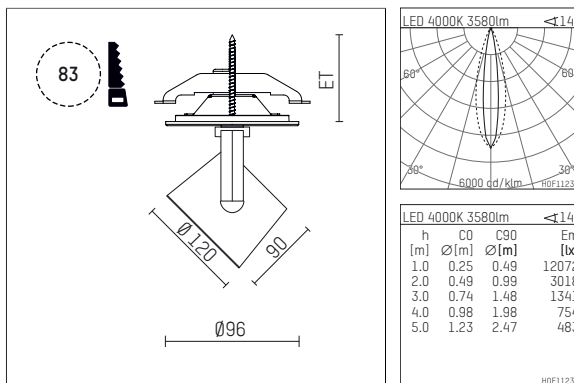

## 11334614 910-PA | white

lo.nely 3 | oval flood  
floodlight  
LED | 41 W 4000 K

- floodlight lo.nely 3 oval flood
- with recessed mounting plate
- for recessed installation into wall or ceiling
- with horizontal oval flood light distribution
- passive thermo management
- with LED 4300 lm
- colour temperature: 4000 K
- colour rendering index: CRI >80
- L90 / B10 (50.000h)
- SDCM < 2
- net luminous flux: 3580 lm
- total load: 41 W
- luminous efficacy: 87,3 lm/W
- oval flood horizontal
- with external LED power unit, electronic
- temperature-controlled LED circuit board (NTC)
- power supply: supply cord with plug connection  
2x5x2,5 mm<sup>2</sup>, length: 360 mm
- suitable for through wiring
- housing of die cast aluminium
- microprismatic filter with very high rate of light transmission
- ceiling plate of die cast aluminium
- diameter: 96 mm, recessing diameter: 83 mm
- recessing depth: 103 mm, ceiling thickness: 1-45 mm
- rotatable 360°, 90° tiltable (can be fixed)
- weight: 1,4 kg
- protection rating: IP20
- protection class I
- 5 years Hoffmeister warranty
- Made in Germany
- maximum ambient temperature: 35 ° C
- certificates: manufactured according to DIN VDE 0711 / EN 60598, CE
- colour: white (RAL9016)
- 11334614 910-PA

### Required accessories

description accessory general	dimensions in mm	item number	pic.-No.
antiglare flaps for spotlights gin.o and lo.nely size 3		105757	01

### Optional accessories

description accessory general	dimensions in mm	item number	pic.-No.
connection ring suitable for attachment of accessories for spotlights gin.o and lo.nely size 3		105760910	01
tube screen suitable for attachment of accessories for spotlights gin.o and lo.nely size 3		105759910	02
connection tube with cross louver suitable for attachment of accessories for spotlights gin.o and lo.nely size 3		105758910	03
visor suitable for attachment of accessories for spotlights gin.o and lo.nely size 3		105783910	04