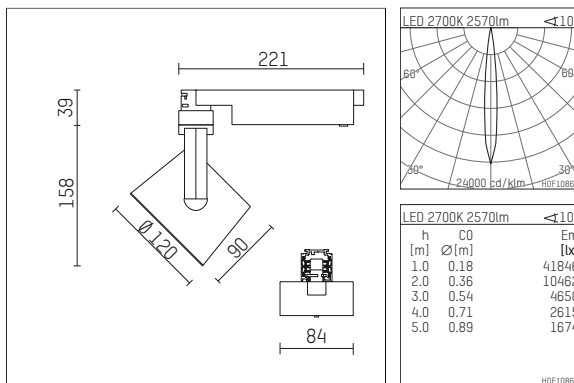

113 347 02 906 D | silver

lo.nely 3
spotlight
LED | 41 W 2700 K

- spotlight lo.nely 3
- with 3 circuit DALI adapter
- for Hoffmeister control.x tracks
- circuit selection is possible while adapter is inserted into the track
- passive thermo management
- with LED 2900 lm
- colour temperature: 2700 K
- colour rendering index: CRI >90
- L90 / B10 (50.000h)
- SDCM < 2
- net luminous flux: 2570 lm
- total load: 41 W
- luminous efficacy: 62,7 lm/W
- rotationsymmetrical light distribution, spot
- beam angle: 10 °
- LED power unit integrated in adapter, electronic (DALI)
- temperature-controlled LED circuit board (NTC)
- dimmable
- dimming range: 100-1 %
- housing of die cast aluminium
- adapter of fibreglass reinforced thermoplastic
- safety glass, clear
- length: 221 mm, width: 84 mm, height: 197 mm
- rotatable 360°, 90° tiltable (can be fixed)
- weight: 1,25 kg
- protection rating: IP20
- protection class I
- 5 years Hoffmeister warranty
- Made in Germany
- maximum ambient temperature: 35 ° C
- certificates: manufactured according to DIN VDE 0711 / EN 60598, CE
- colour: silver
- 113 347 02 906 D

- - -

113 347 02 906 D
accessory**Required accessories**

description accessory general	dimensions in mm	item number	pic.-No.
antiglare flaps for spotlights gin.o and lo.nely size 3		105757	01