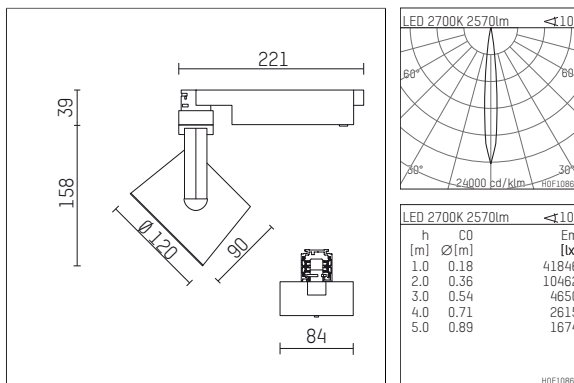

113 347 02 910 D | white

lo.nely 3  
spotlight  
LED | 41 W 2700 K

- spotlight lo.nely 3
- with 3 circuit DALI adapter
- for Hoffmeister control.x tracks
- circuit selection is possible while adapter is inserted into the track
- passive thermo management
- with LED 2900 lm
- colour temperature: 2700 K
- colour rendering index: CRI >90
- L90 / B10 (50.000h)
- SDCM < 2
- net luminous flux: 2570 lm
- total load: 41 W
- luminous efficacy: 62,7 lm/W
- rotationsymmetrical light distribution, spot
- beam angle: 10 °
- LED power unit integrated in adapter, electronic (DALI)
- temperature-controlled LED circuit board (NTC)
- dimmable
- dimming range: 100-1 %
- housing of die cast aluminium
- adapter of fibreglass reinforced thermoplastic
- safety glass, clear
- length: 221 mm, width: 84 mm, height: 197 mm
- rotatable 360°, 90° tiltable (can be fixed)
- weight: 1,25 kg
- protection rating: IP20
- protection class I
- 5 years Hoffmeister warranty
- Made in Germany
- maximum ambient temperature: 35 ° C
- certificates: manufactured according to DIN VDE 0711 / EN 60598, CE
- colour: white (RAL9016)
- 113 347 02 910 D

- - -

113 347 02 910 D  
**accessory**

## Required accessories

description accessory general	dimensions in mm	item number	pic.-No.
antiglare flaps for spotlights gin.o and lo.nely size 3		105757	01