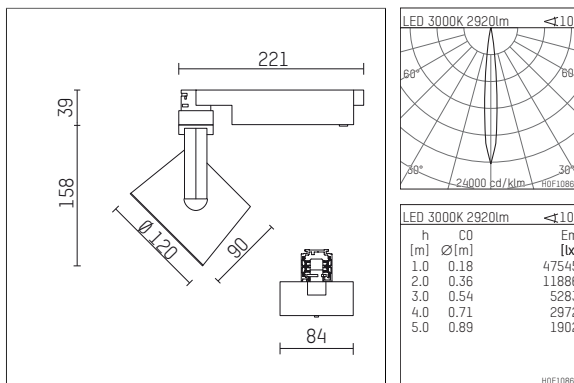

113 347 03 721 D | black

lo.nely 3
spotlight
LED | 41 W 3000 K

- spotlight lo.nely 3
- with 3 circuit DALI adapter
- for Hoffmeister control.x tracks
- circuit selection is possible while adapter is inserted into the track
- passive thermo management
- with LED 3300 lm
- colour temperature: 3000 K
- colour rendering index: CRI >90
- L90 / B10 (50.000h)
- SDCM < 2
- net luminous flux: 2920 lm
- total load: 41 W
- luminous efficacy: 71,2 lm/W
- rotationsymmetrical light distribution, spot
- beam angle: 10 °
- LED power unit integrated in adapter, electronic (DALI)
- temperature-controlled LED circuit board (NTC)
- amplitude dimming
- dimming range: 100-1 %
- housing of die cast aluminium
- adapter of fibreglass reinforced thermoplastic
- safety glass, clear
- length: 221 mm, width: 84 mm, height: 197 mm
- rotatable 360°, 90° tiltable (can be fixed)
- weight: 1,25 kg
- protection rating: IP20
- protection class I
- 5 years Hoffmeister warranty
- Made in Germany
- maximum ambient temperature: 35 ° C
- certificates: manufactured according to DIN VDE 0711 / EN 60598, CE
- colour: black
- 113 347 03 721 D

- - -

113 347 03 721 D
accessory**Required accessories**

description accessory general	dimensions in mm	item number	pic.-No.
antiglare flaps for spotlights gin.o and lo.nely size 3		105757	01