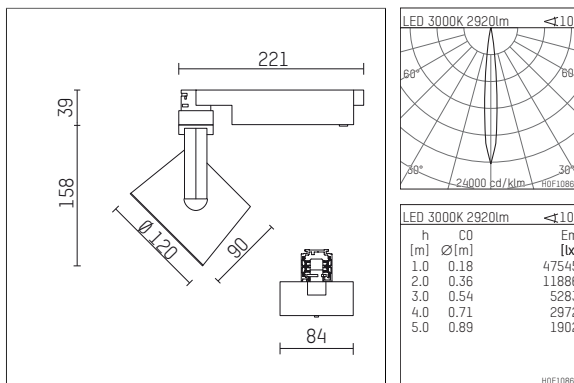

## 113 347 03 906 D | silver

lo.nely 3  
spotlight  
LED | 41 W 3000 K

- spotlight lo.nely 3
- with 3 circuit DALI adapter
- for Hoffmeister control.x tracks
- circuit selection is possible while adapter is inserted into the track
- passive thermo management
- with LED 3300 lm
- colour temperature: 3000 K
- colour rendering index: CRI >90
- L90 / B10 (50.000h)
- SDCM < 2
- net luminous flux: 2920 lm
- total load: 41 W
- luminous efficacy: 71,2 lm/W
- rotationsymmetrical light distribution, spot
- beam angle: 10 °
- LED power unit integrated in adapter, electronic (DALI)
- temperature-controlled LED circuit board (NTC)
- amplitude dimming
- dimming range: 100-1 %
- housing of die cast aluminium
- adapter of fibreglass reinforced thermoplastic
- safety glass, clear
- length: 221 mm, width: 84 mm, height: 197 mm
- rotatable 360°, 90° tiltable (can be fixed)
- weight: 1,25 kg
- protection rating: IP20
- protection class I
- 5 years Hoffmeister warranty
- Made in Germany
- maximum ambient temperature: 35 ° C
- certificates: manufactured according to DIN VDE 0711 / EN 60598, CE
- colour: silver
- 113 347 03 906 D

- - -

113 347 03 906 D  
**accessory**

## Required accessories

description accessory general	dimensions in mm	item number	pic.-No.
antiglare flaps for spotlights gin.o and lo.nely size 3		105757	01