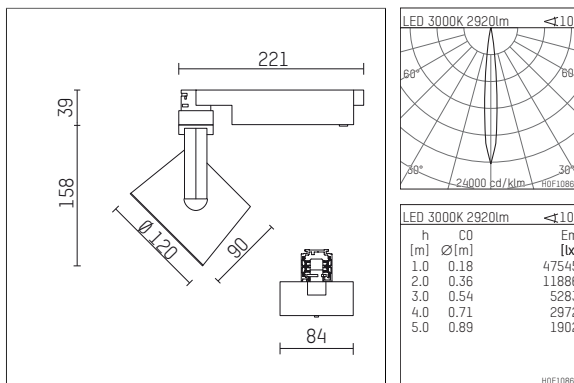

**113 347 03 910 D | white**

lo.nely 3  
spotlight  
LED | 41 W 3000 K

- spotlight lo.nely 3
- with 3 circuit DALI adapter
- for Hoffmeister control.x tracks
- circuit selection is possible while adapter is inserted into the track
- passive thermo management
- with LED 3300 lm
- colour temperature: 3000 K
- colour rendering index: CRI >90
- L90 / B10 (50.000h)
- SDCM < 2
- net luminous flux: 2920 lm
- total load: 41 W
- luminous efficacy: 71,2 lm/W
- rotationsymmetrical light distribution, spot
- beam angle: 10 °
- LED power unit integrated in adapter, electronic (DALI)
- temperature-controlled LED circuit board (NTC)
- amplitude dimming
- dimming range: 100-1 %
- housing of die cast aluminium
- adapter of fibreglass reinforced thermoplastic
- safety glass, clear
- length: 221 mm, width: 84 mm, height: 197 mm
- rotatable 360°, 90° tiltable (can be fixed)
- weight: 1,25 kg
- protection rating: IP20
- protection class I
- 5 years Hoffmeister warranty
- Made in Germany
- maximum ambient temperature: 35 ° C
- certificates: manufactured according to DIN VDE 0711 / EN 60598, CE
- colour: white (RAL9016)
- 113 347 03 910 D

- - -

113 347 03 910 D  
**accessory****Required accessories**

description accessory general	dimensions in mm	item number	pic.-No.
antiglare flaps for spotlights gin.o and lo.nely size 3		105757	01