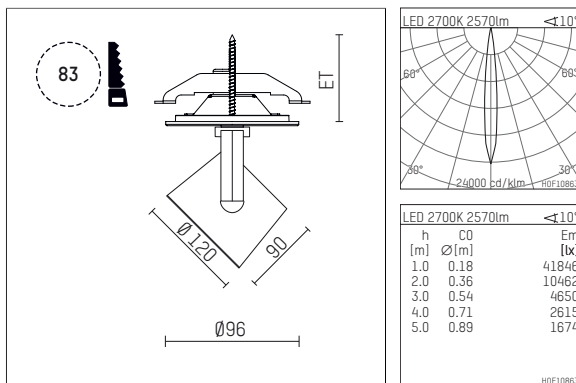

11334712 721-PA | black

lo.nely 3
spotlight
LED | 41 W 2700 K

- spotlight lo.nely 3
- with recessed mounting plate
- for recessed installation into wall or ceiling
- passive thermo management
- with LED 2900 lm
- colour temperature: 2700 K
- colour rendering index: CRI >90
- L90 / B10 (50.000h)
- SDCM < 2
- net luminous flux: 2570 lm
- total load: 41 W
- luminous efficacy: 62,7 lm/W
- rotationsymmetrical light distribution, spot
- beam angle: 10°
- with external LED power unit, electronic
- temperature-controlled LED circuit board (NTC)
- power supply: supply cord with plug connection
2x5x2,5 mm², length: 360 mm
- suitable for through wiring
- housing of die cast aluminium
- safety glass, clear
- ceiling plate of die cast aluminium
- diameter: 96 mm, recessing diameter: 83 mm
- recessing depth: 103 mm, ceiling thickness: 1-45 mm
- rotatable 360°, 90° tiltable (can be fixed)
- weight: 1,4 kg
- protection rating: IP20
- protection class I
- 5 years Hoffmeister warranty
- Made in Germany
- maximum ambient temperature: 35 °C
- certificates: manufactured according to DIN VDE 0711 / EN 60598, CE
- colour: black
- 11334712 721-PA

- - -

11334712 721-PA
accessory

Required accessories

description accessory general	dimensions in mm	item number	pic.-No.
antiglare flaps for spotlights gin.o and lo.nely size 3		105757	01