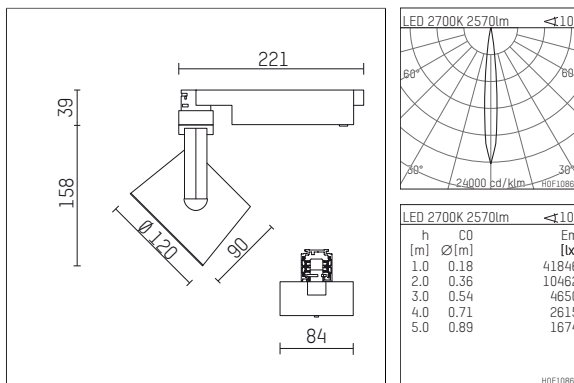

113 347 12 721 | black

lo.nely 3
spotlight
LED | 41 W 2700 K

- spotlight lo.nely 3
- with 3 circuit universal adapter
- for Hoffmeister control.x tracks
- circuit selection is possible while adapter is inserted into the track
- passive thermo management
- with LED 2900 lm
- colour temperature: 2700 K
- colour rendering index: CRI >90
- L90 / B10 (50.000h)
- SDCM < 2
- net luminous flux: 2570 lm
- total load: 41 W
- luminous efficacy: 62,7 lm/W
- rotationsymmetrical light distribution, spot
- beam angle: 10 °
- LED power unit integrated in adapter, electronic (POTI)
- temperature-controlled LED circuit board (NTC)
- amplitude dimming
- adapter with integrated potentiometer
- dimming range: 100-1 %
- housing of die cast aluminium
- adapter of fibreglass reinforced thermoplastic
- safety glass, clear
- length: 221 mm, width: 84 mm, height: 197 mm
- rotatable 360°, 90° tiltable (can be fixed)
- weight: 1,25 kg
- protection rating: IP20
- protection class I
- 5 years Hoffmeister warranty
- Made in Germany
- maximum ambient temperature: 35 ° C
- certificates: manufactured according to DIN VDE 0711 / EN 60598, CE
- colour: black
- 113 347 12 721

- - -

113 347 12 721
accessory

Required accessories

description accessory general	dimensions in mm	item number	pic.-No.
antiglare flaps for spotlights gin.o and lo.nely size 3		105757	01